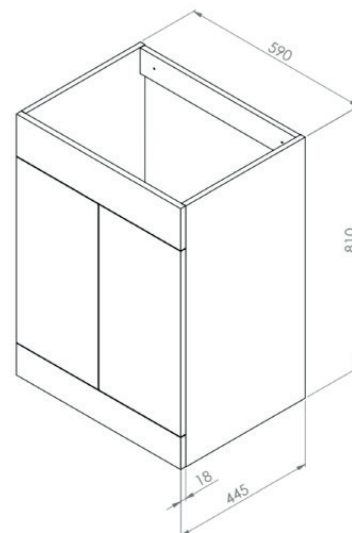

Scudo is the trading name of Harrison Bathrooms Ltd. Whilst we endeavour to ensure that the product information is accurate we accept no liability for any information given. All images are for illustration purposes only. Product images and specification are subject to change. Measurement are in millimetres and are nominal.

Product Name	600CAB-LILI-BLUE
Product Description	Lili 600 Basin Cab Blue
Product Transportation	
Barcode	5060766125084
Country of origin	#N/A!
Commodity code	#N/A!
Product Measurements	
Product Weight (KG)	29
Product Width (mm)	0
Product Height (mm)	0
Product Depth (mm)	0
Product Length (mm)	0
Primary Packed Measurements	
Packaged Weight	32.5
Packed Length	520
Packed Width	665
Packed Height	835
Packaging Weights	
Card (kg)	0
Paper (kg)	0
Wood (kg)	0
Plastic (kg)	0
Compliance DOP	N/a

General Information	
Construction Material	0
Installation type	0
Colour / Finish	0
Furniture Attributes	
Supplied Fully Assembled	0
Number Of Drawers	0
Number Of Doors	0
Soft Close Doors / Drawers	0
Moisture resistant	0
Internal Shelves	0
Door Opening Width (mm)	0
Draw Opening Distance (mm)	0
Recommended Concealed Cistern	0
False Draws	0
Number of False Draws	0
Can the door be swapped over to open the opposite way	0
Which side is the door hinge located	0
Compatible Furniture Part Code	0
Compatible Basin Part Code	0
Handles	
Handle Style	0
Handle Finish	0
Handle Material	0
Number of Handles	0

Dimensions
(measurements in mm)

LIFETIME GUARANTEE

We are confident in our products and we want our customer to be, we proudly give a lifetime guarantee on our taps and showers, further details can be found on our website.