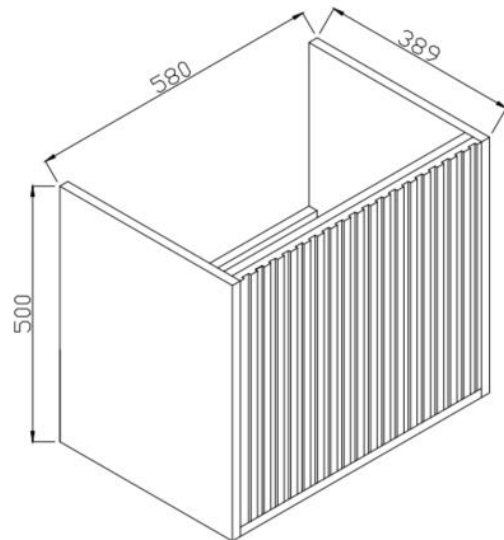

PRODUCT DATA SHEET

Alfie 600 Reed Green

Product Code: ALFIE-FL-600-GREEN

SCUDO
BEAUTIFUL BATHROOMS

0330 124 7290

sales@scudo.co.uk - www.scudo.co.uk

Scudo is the trading name of Harrison Bathrooms Ltd. Whilst we endeavour to ensure that the product information is accurate we accept no liability for any information given. All images are for illustration purposes only. Product images and specification are subject to change. Measurement are in millimetres and are nominal.

Product Name	ALFIE-FL-600-GREEN
Product Description	Alfie 600mm Fluted Vanity Reed Green
Product Transportation	
Barcode	5060991251190
Country of origin	China
Commodity code	6810999000
Product Measurements	
Product Weight (KG)	20
Product Width (mm)	580
Product Height (mm)	500
Product Depth (mm)	389
Product Length (mm)	0
Primary Packed Measurements	
Packaged Weight	21.25
Packed Length	520
Packed Width	410
Packed Height	610
Packaging Weights	
Card (kg)	1.25
Paper (kg)	0
Wood (kg)	0
Plastic (kg)	0.05
Compliance DOP	N/a

General Information	
Construction Material	Particle Board
Installation type	Wall Mounted
Colour / Finish	Reed Green
Furniture Attributes	
Supplied Fully Assembled	Yes
Number Of Drawers	1
Number Of Doors	0
Soft Close Doors / Drawers	Yes
Moisture resistant	Yes
Internal Shelves	0
Door Opening Width (mm)	N/a
Draw Opening Distance (mm)	295
Recommended Concealed Cistern	0
False Draws	No
Number of False Draws	No
Can the door be swapped over to open the opposite way	No
Which side is the door hinge located	N/a
Compatible Furniture Part Code	ALFIE
Compatible Basin Part Code	BASIN005
Handles	
Handle Style	Push to Open
Handle Finish	N/a
Handle Material	N/a
Number of Handles	N/a