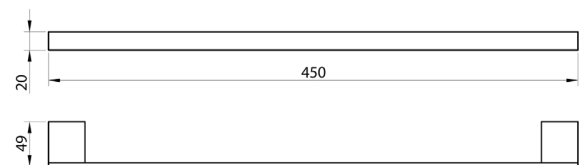

PRODUCT DATA SHEET

Alpha Towel Bar Chrome

450mm

Product Code: ALPHA-003

0330 124 7290

sales@scudo.co.uk - www.scudo.co.uk

Scudo is the trading name of Harrison Bathrooms Ltd. Whilst we endeavour to ensure that the product information is accurate we accept no liability for any information given. All images are for illustration purposes only. Product images and specification are subject to change. Measurement are in millimetres and are nominal.

Product Measurements	
Product Weight:	0.655kg
Product Width:	450mm
Product Height:	20mm
Product Depth:	N/A
Product Length:	49mm
Product Transportation	
Barcode:	5060713724698
Country of Origin:	China
Comodity Code:	8302500000
Primary Packed Measurements	
Packaged Weight:	0.8kg
Packaged Length:	90mm
Packaged Width:	55mm
Packaged Height:	540mm
Packaging Weight	
Card:	0.6kg
Paper:	N/A
Wood:	N/A
Plastic:	0.02kg
General Information	
Construction Material:	Brass
Installation Type:	Wall Mounted
Colour/Finish:	Chrome