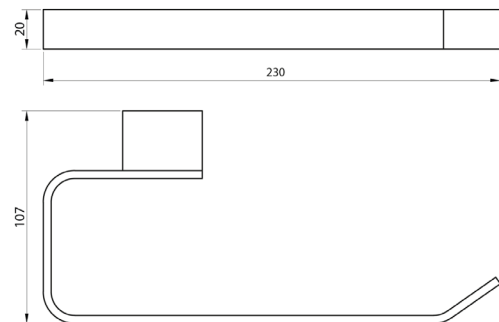

PRODUCT DATA SHEET

Alpha Towel Ring Chrome

Product Code: ALPHA-007

SCUDO
BEAUTIFUL BATHROOMS

0330 124 7290

sales@scudo.co.uk - www.scudo.co.uk

Scudo is the trading name of Harrison Bathrooms Ltd. Whilst we endeavour to ensure that the product information is accurate we accept no liability for any information given. All images are for illustration purposes only. Product images and specification are subject to change. Measurement are in millimetres and are nominal.

Product Measurements	
Product Weight:	0.382kg
Product Width:	230mm
Product Height:	20mm
Product Depth:	N/A
Product Length:	107mm
Product Transportation	
Barcode:	5060713724735
Country of Origin:	China
Comodity Code:	8302500000
Primary Packed Measurements	
Packaged Weight:	0.5kg
Packaged Length:	185mm
Packaged Width:	70mm
Packaged Height:	205mm
Packaging Weight	
Card:	0.118kg
Paper:	N/A
Wood:	N/A
Plastic:	0.168kg
General Information	
Construction Material:	Brass
Installation Type:	Wall Mounted
Colour/Finish:	Chrome

Dimensions
(measurements in mm)

LIFETIME GUARANTEE

We are confident in our products and we want our customer to be, we proudly give a lifetime guarantee on our taps and showers, further details can be found on our website