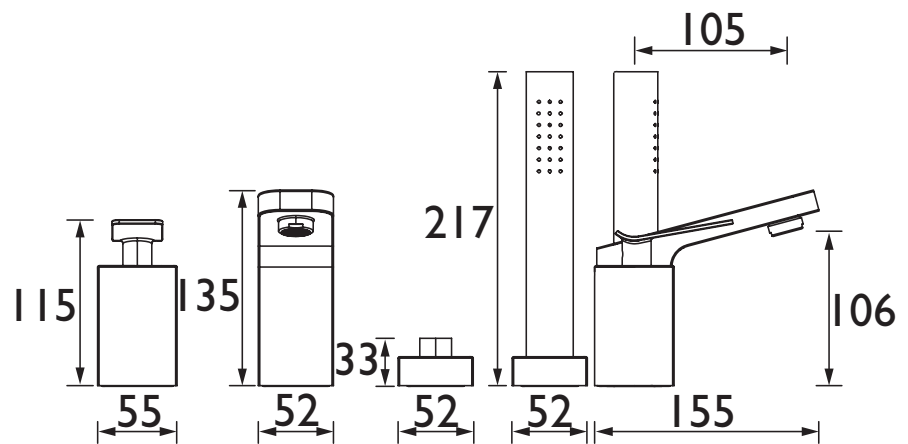

ALP 4HBSM C

ALP Tap Range Alp 4 Hole Bath Shower Mixer Chrome

Features:

- Long life ceramic cartridge for added durability and ease of use
- Metal fixing nut for added durability
- Flexible tails included
- Includes 1.5m hose and rub-clean anti-limescale handset
- Minimum working pressure of 1.0 bar

Product Certifications:

WRAS Certificate No: 2011052
WRAS Expiry Date: 30/11/2025

For more products, visit our website:
<http://www.bristan.com>

Specification

Product Type:	Bath Shower Mixer
Main Construction Material:	Brass
Mount Type:	Deck
Handle Type:	Lever
Connection Inlet:	M16 x 22mm Flexible Tails
Connection Outlet:	M24 Aerator
Number of Tap Holes:	4
Valve/Cartridge Type:	45mm Ceramic Cartridge
Plumbing System Requirements:	Suitable for high pressure systems
Minimum Dynamic Pressure (bar):	1 bar
Maximum Dynamic Pressure (bar):	5 bar
Maximum Hot Water Temperature °C:	60°C
Maximum Static Pressure (bar):	10 bar
Flow Type:	Single
Isolation Included:	No

Dimensions (measurements in mm)

Flow Rates (l/min)

System Pressure (bar)	1	2	3	5
Through Bath Filler (mixed)	20.6	29.1	35.6	46
Through Handset (mixed)	10.2	14.4	17.6	22.7

TECHNICAL DATA SHEET

BRISTAN

D11