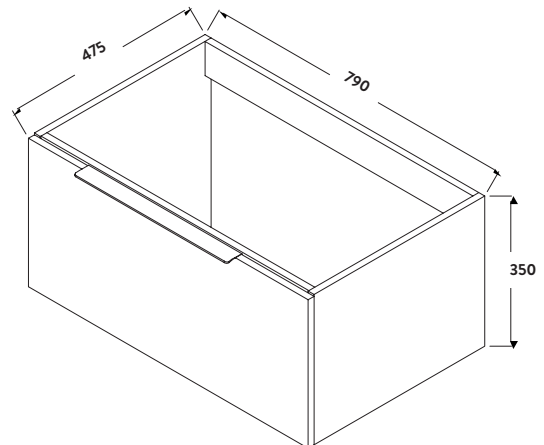

PRODUCT DATA SHEET

Ambience LED Cabinet 80x40

Matt Grey

Product Code: AMBIENCE-LED CAB-80X48-MGREY

SCUDO
BEAUTIFUL BATHROOMS

0330 124 7290

sales@scudo.co.uk - www.scudo.co.uk

Scudo is the trading name of Harrison Bathrooms Ltd. Whilst we endeavour to ensure that the product information is accurate we accept no liability for any information given. All images are for illustration purposes only. Product images and specification are subject to change. Measurement are in millimetres and are nominal.

Product Measurements	
Product Weight:	18.7kg
Product Width:	480mm
Product Height:	350mm
Product Depth:	N/A
Product Length:	800mm
Product Transportation	
Barcode:	5060766121994
Country of Origin:	China
Comodity Code:	9403609000
Primary Packed Measurements	
Packaged Weight:	20.7kg
Packaged Length:	845mm
Packaged Width:	530mm
Packaged Height:	400mm
Packaging Weight	
Card:	1.7kg
Paper:	N/A
Wood:	N/A
Plastic:	0.001kg
General Information	
Construction Material:	Vinyl wrapped MDF
Installation Type:	Wall Mounted
Colour/Finish:	Matt Grey
Furniture Attributes	
Supplied Fully Assembled:	Yes
Numbers of Drawers:	1
Number of Doors:	0
Soft Close Doors/Drawers:	Yes
Moisture Resistant:	Yes
Internal Shelves:	N/A
Door Opening Width:	N/A
Draw Opening Distance:	325mm
Advised Concealed Cistern:	N/A
False Draws:	No
Number of False Draws:	N/A
Hinge Location:	N/A
Compatible Furniture Code:	AMBIENCE-FRAME-80X48X20
Compatible Basin Part Code:	AMBIENCE-BASIN80X48
Handles	
Handle Style:	Top Plate
Handle Finish:	Black
Handle Material:	Steel
Number of Handles:	1
Compliance DOP	
N/A	