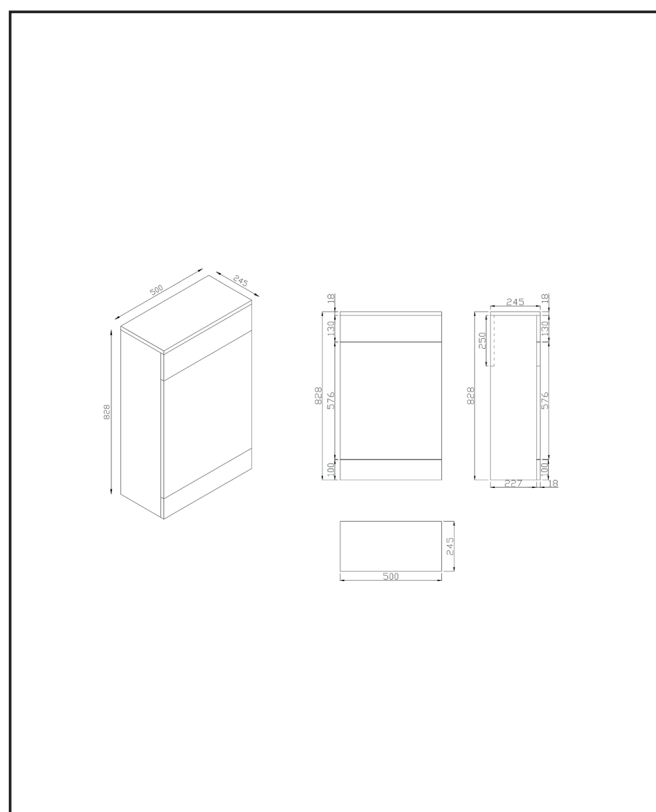

Dimensions
(measurements in mm)

LIFETIME GUARANTEE

We are confident in our products and we want our customer to be, we proudly give a lifetime guarantee on our taps and showers, further details can be found on our website