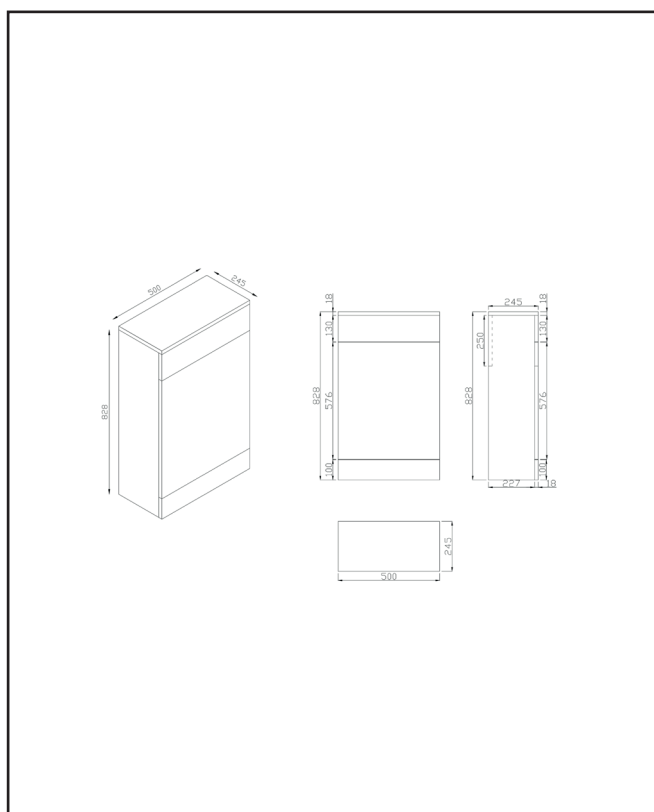

PRODUCT DATA SHEET

Ambience WC Unit Matt White

Product Code: AMBIENCE-WCUNIT-WHITE

0330 124 7290

sales@scudo.co.uk - www.scudo.co.uk

SCUDO
BEAUTIFUL BATHROOMS

Scudo is the trading name of Harrison Bathrooms Ltd. Whilst we endeavour to ensure that the product information is accurate we accept no liability for any information given. All images are for illustration purposes only. Product images and specification are subject to change. Measurement are in millimetres and are nominal.

Product Name	AMBIENCE-WCUNIT-WHITE
Product Description	Ambience WC Unit White
Product Transportation	
Barcode	5060766124162
Contry of origin	CH
Comodity code	9403609000
Product Measurements	
Product Weight (KG)	13.7
Product Width (mm)	500
Product Height (mm)	245
Product Depth (mm)	828
Product Length (mm)	0
Primary Packed Measurements	
Packaged Weight	14.8
Packed Length	530
Packed Width	285
Packed Height	870
Packaging Weights	
Card (kg)	1
Paper (kg)	6
Wood (kg)	n/a
Plastic (kg)	0.1
Compliance DOP	N/a

General Information	
Construction Material	vinyl wrapped mdf
Installation type	Floor Mounted
Colour / Finish	White
Furniture Attributes	
Supplied Fully Assembled	0
Number Of Drawers	0
Number Of Doors	0
Soft Close Doors / Drawers	0
Moisture resistant	0
Internal Shelves	0
Door Opening Width (mm)	0
Draw Opening Distance (mm)	0
Recommended Concealed Cistern	0
False Draws	0
Number of False Draws	0
Can the door be swapped over to open the oppersite way	0
Which side is the door hinge located	0
Compatible Furniture Part Code	0
Compatible Basin Part Code	0
Handles	
Handle Style	0
Handle Finish	0
Handle Material	0
Number of Handles	0