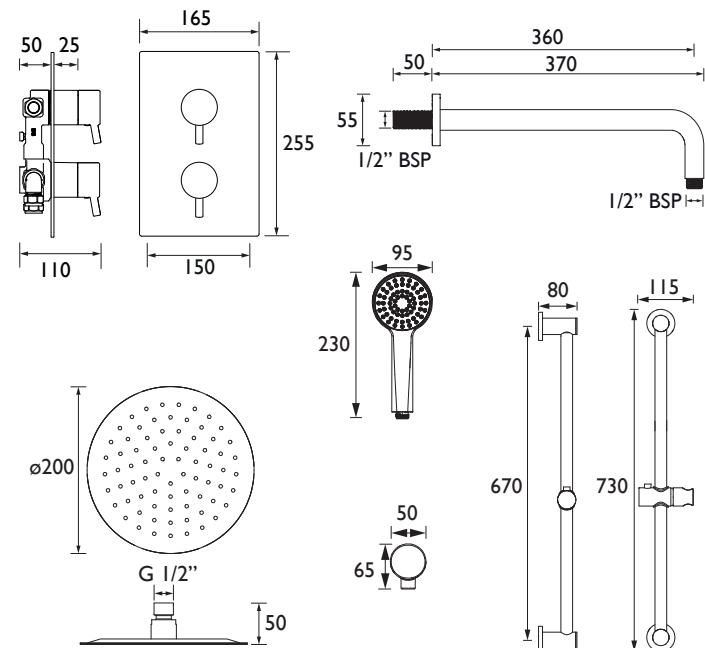

APELO BB SHWR PK

APELO Shower Range Apelo Brushed Brass Concealed Dual Control Shower Pack

Features:

- All in one box - pack includes shower valve with integral two outlet diverter, slimline 200mm round fixed head with shower arm, and shower kit with an adjustable riser rail plus a multi function handset and wall outlet.
- Rub clean handset and fixed head - limescale and debris build-up is quickly and easily removed by rubbing a finger or a cloth over the nozzles.
- On-trend brushed brass finish to make a statement in your bathroom.
- Slim design recessed shower valve will fit into a cavity space as small as 35mm for hassle-free installation.
- Dual control - Flow and temperature are operated separately giving accurate control of both.
- Cartridge can be accessed from the front for easy servicing.
- 15mm inlet connections.
- Fitting depth including plasterboard and tiles is 50mm - 75mm.
- 5-year parts and 1 year labour guarantee for peace of mind.
- Also available in chrome and black.
- Co-ordinating range of Bathroom taps available.

Product Certifications:

Specification

Finish/Colour:	Brushed Brass
Main Construction Material:	Brass; ABS
No of Controls:	2
Shower Type:	Dual Control
Shower Kit:	Fixed Head and Adjustable Riser Kit
Valve/Cartridge Type:	Thermostatic Cartridge & 40mm Single Lever Cartridge
Maximum Hot Water Supply Temperature °C:	65
Plumbing System Suitability:	Suitable for all plumbing systems
Minimum Dynamic Pressure (bar):	0.2
Maximum Dynamic Pressure (bar):	5
Maximum Static Pressure (bar):	10
Connection Inlet:	15mm Compression
Connection Outlet:	G 1/2"
Isolation Valve Included:	No
Check Valve Included:	Yes

Dimensions (measurements in mm)

Flow Rates (l/min)

System Pressure (bar)	0.2	0.5	1	2	3	5
Through Handset (mixed)	2.7	5	7.3	7.8	8.9	9.8
Through Fixed Head (mixed)	3.6	5.9	6.5	8.1	8.5	9.6
Through Handset (without flow regulators)	3.1	5.8	8.7	12.9	16	21
Through Fixed Head (without flow regulators)	5.9	9.3	13.5	19.5	23.3	24.8