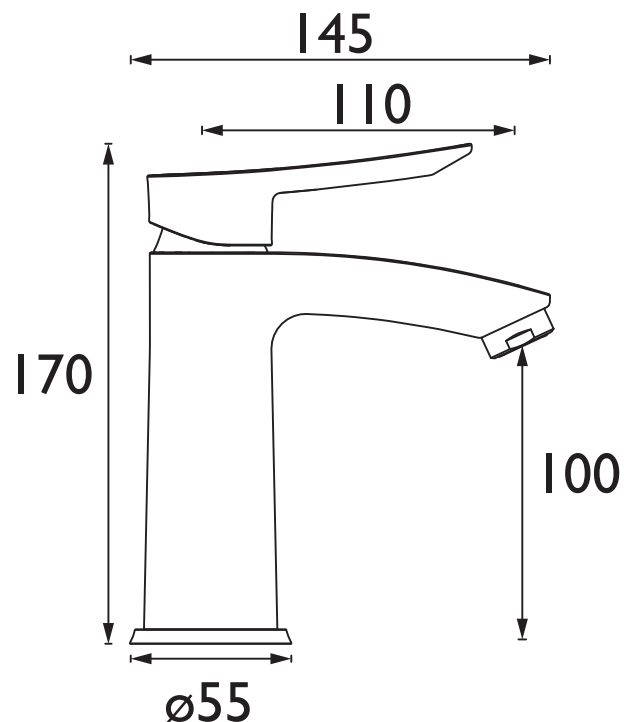

APE ES BAS BLK

APELO Tap Range Apelo Eco Start Basin Mixer with Clicker Waste Black

Features:

- Eco Start technology saves energy by having cold water as the default central start position of the tap handle. Hot water is only activated when the tap lever is moved from the central position, so your boiler is not unnecessarily fired up.
- This tap has a flow regulator, which limits the flow of water to 5 litres per minute, reducing the amount of water you use.
- Long life ceramic cartridge for added durability and smooth control.
- Everything you need in the box including flexible tails and clicker waste so nothing to buy separately.
- On-trend matt black finish to make a statement in your bathroom or WC.
- 10-year parts and 1 year labour guarantee for peace of mind.
- Also available in chrome.
- Co-ordinating Bathroom taps available.

Product Certifications:

Specification

Product Type:	Bathroom Taps
Main Construction Material:	Brass
Mount Type:	Deck
Handle Type:	Long Angled
Connection Inlet:	1/2" BSP Flexible Tails
Connection Outlet:	Housed 5lpm M24 Aerator
Number of Tap Holes:	1
Valve/Cartridge Type:	35mm Cold Start Upper Seal Cartridge
Plumbing System Requirements:	Suitable for all plumbing systems
Minimum Dynamic Pressure (bar):	0.5 bar
Maximum Dynamic Pressure (bar):	5 bar
Maximum Hot Water Temperature °C:	60°C
Maximum Static Pressure (bar):	10 bar
Flow Type:	Single
Isolation Included:	No

Dimensions (measurements in mm)

Flow Rates (l/min)

System Pressure (bar)	0.5	1	2	3	5
APE ES BAS BLK (mixed)	2.8	4.1	5	4.7	4.7

TECHNICAL
DATA
SHEET

BRISTAN

D1