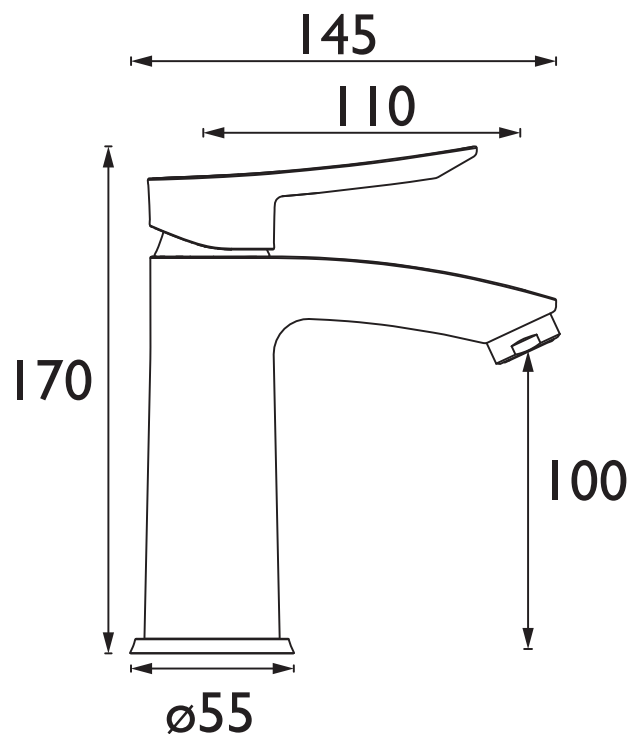

### Features:

- Eco Start technology saves energy by having cold water as the default central start position of the tap handle. Hot water is only activated when the tap lever is moved from the central position, so your boiler is not unnecessarily fired up.
- This tap has a flow regulator, which limits the flow of water to 5 litres per minute, reducing the amount of water you use.
- Long life ceramic cartridge for added durability and smooth control.
- Everything you need in the box including flexible tails and clicker waste so nothing to buy separately.
- Available in a Gun Metal Grey finish to add depth and contrast to your bathroom.
- 10-year parts and 1 year labour guarantee for peace of mind.
- Also available in chrome, black and brushed brass.
- Co-ordinating Bathroom taps available.

### Specification

<b>Product Type:</b>	Bathroom Taps
<b>Main Construction Material:</b>	Brass
<b>Mount Type:</b>	Deck
<b>Handle Type:</b>	Long Angled
<b>Connection Inlet:</b>	1/2" BSP Flexible Tails
<b>Connection Outlet:</b>	Housed 5lpm M24 Aerator
<b>Number of Tap Holes:</b>	1
<b>Valve/Cartridge Type:</b>	35mm Cold Start Upper Seal Cartridge
<b>Plumbing System Requirements:</b>	Suitable for all plumbing systems
<b>Minimum Dynamic Pressure (bar):</b>	0.5 bar
<b>Maximum Dynamic Pressure (bar):</b>	5 bar
<b>Maximum Hot Water Temperature °C:</b>	60°C
<b>Maximum Static Pressure (bar):</b>	10 bar
<b>Flow Type:</b>	Single
<b>Isolation Included:</b>	No

### Dimensions (measurements in mm)