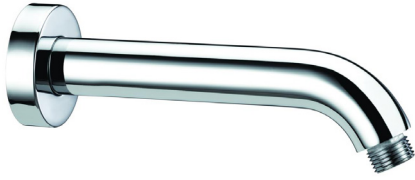

# ARM CTRD01 C

## Accessories Small Contemporary Shower Arm Chrome

Main Construction Material:	Brass
Connection Inlet:	G 1/2"
Connection Outlet:	G 1/2"
Contemporary or Traditional:	Contemporary
Finish Colour:	Chrome
Isolation Included:	No
Arm Length: (mm)	180
Working Pressure Range (bar):	Min. 0.2, Max. 5.0
Maximum Static Pressure: (bar)	10

### Features:

- Metal Backnut
- Chrome plated BS EN 248