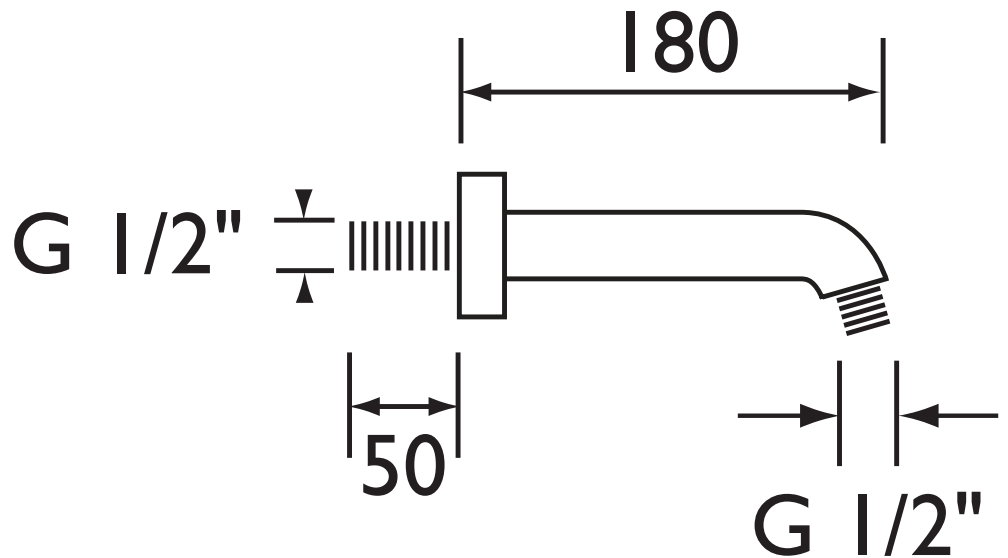

## Accessories Small Contemporary Shower Arm Chrome

Main Construction Material:	Brass
Connection Inlet:	G 1/2"
Connection Outlet:	G 1/2"
Contemporary or Traditional:	Contemporary
Finish Colour:	Chrome
Isolation Included:	No
Arm Length: (mm)	180
Working Pressure Range (bar):	Min. 0.2, Max. 5.0
Maximum Static Pressure: (bar)	10

### Features:

- Metal Backnut
- Chrome plated BS EN 248

### Dimensions (measurements in mm)

**TECHNICAL  
DATA  
SHEET**

**BRISTAN**  
TAPS & SHOWERS

D3