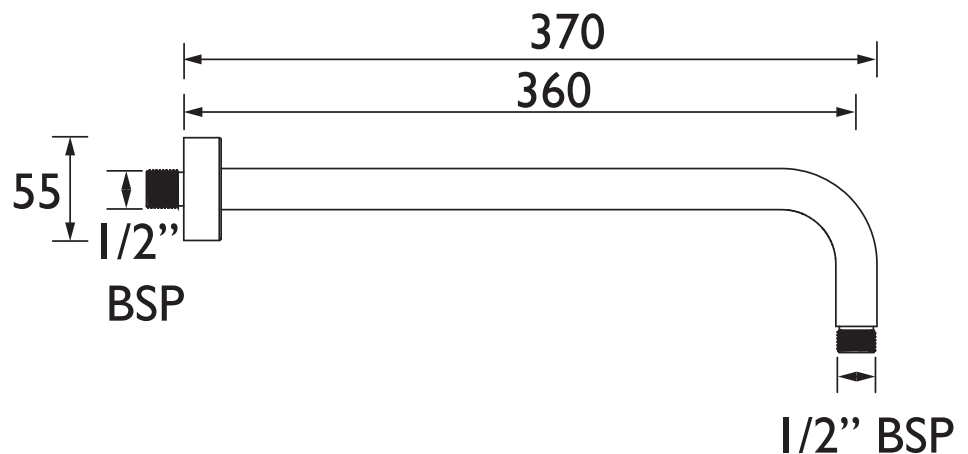

Dimensions (measurements in mm)

TECHNICAL
DATA
SHEET

BRISTAN

D5