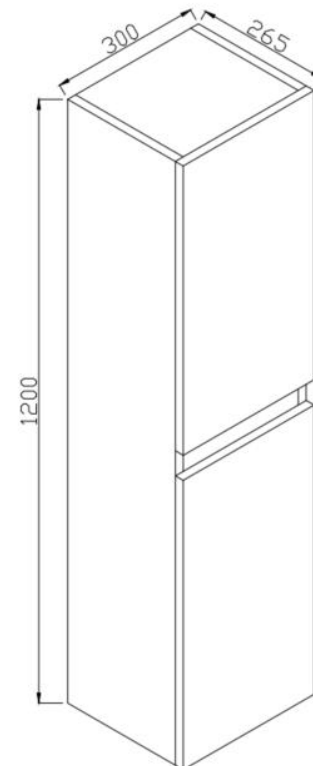

PRODUCT DATA SHEET

Aubrey Tall Boy Dust Grey

Product Code: AUBREY-600-TALLBOY-GREY

SCUDO
BEAUTIFUL BATHROOMS

0330 124 7290

sales@scudo.co.uk - www.scudo.co.uk

Scudo is the trading name of Harrison Bathrooms Ltd. Whilst we endeavour to ensure that the product information is accurate we accept no liability for any information given. All images are for illustration purposes only. Product images and specification are subject to change. Measurement are in millimetres and are nominal.

Product Name	AUBREY-600-TALLBOY-GREY
Product Description	Aubrey 300mm Tall Boy Dust Grey
Product Transportation	
Barcode	5060964932606
Country of origin	China
Commodity code	6810999000
Product Measurements	
Product Weight (KG)	20
Product Width (mm)	300
Product Height (mm)	1200
Product Depth (mm)	265
Product Length (mm)	0
Primary Packed Measurements	
Packaged Weight	21.3
Packed Length	1240
Packed Width	280
Packed Height	320
Packaging Weights	
Card (kg)	1.22
Paper (kg)	0
Wood (kg)	0
Plastic (kg)	0.025
Compliance DOP	N/a

General Information	
Construction Material	Particle Board
Installation type	Wall Mounted
Colour / Finish	Dust Grey
Furniture Attributes	
Supplied Fully Assembled	Yes
Number Of Drawers	0
Number Of Doors	2
Soft Close Doors / Drawers	2
Moisture resistant	Yes
Internal Shelves	2
Door Opening Width (mm)	255
Drawer Opening Distance (mm)	N/a
Recommended Concealed Cistern	N/a
False Drawers	0
Number of False Drawers	N/a
Can the door be swapped over to open the opposite way	Yes
Which side is the door hinge located	Door not fitted
Compatible Furniture Part Code	
Compatible Basin Part Code	
Handles	
Handle Style	No Handle
Handle Finish	N/a
Handle Material	N/a
Number of Handles	0