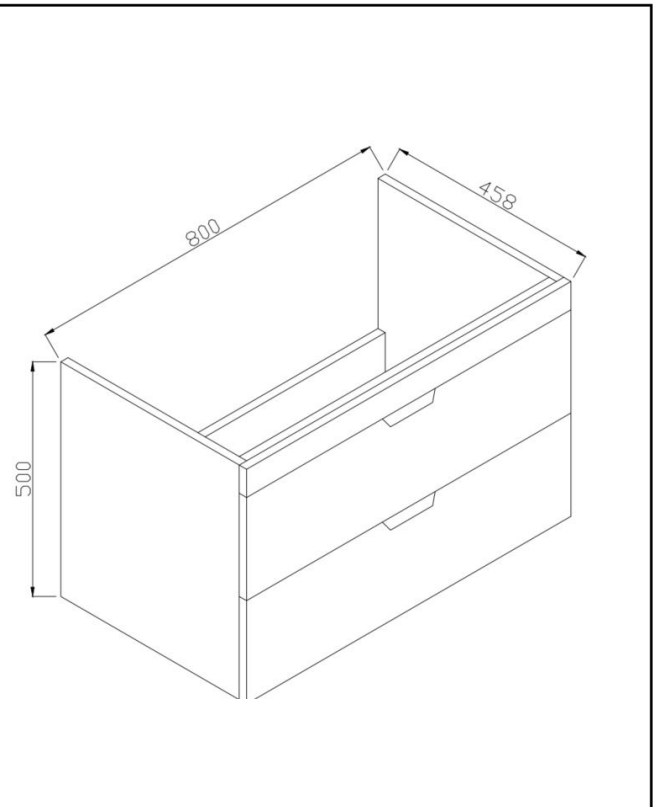

PRODUCT DATA SHEET

Aubrey 800 Vanity Unit Grey

Product Code: AUBREY-800-VANITY-GREY

SCUDO
BEAUTIFUL BATHROOMS

0330 124 7290

sales@scudo.co.uk - www.scudo.co.uk

Scudo is the trading name of Harrison Bathrooms Ltd. Whilst we endeavour to ensure that the product information is accurate we accept no liability for any information given. All images are for illustration purposes only. Product images and specification are subject to change. Measurements are in millimetres and are nominal.

Product Name	AUBREY-800-VANITY-GREY
Product Description	Aubrey 800 Vanity Unit Dust Grey
Product Transportation	
Barcode	5060964935621
Country of origin	China
Commodity code	9403609000
Product Measurements	
Product Weight (KG)	27.5
Product Width (mm)	800
Product Height (mm)	500
Product Depth (mm)	458
Product Length (mm)	0
Primary Packed Measurements	
Packaged Weight	29.5
Packed Length	845
Packed Width	470
Packed Height	520
Packaging Weights	
Card (kg)	-
Paper (kg)	-
Wood (kg)	-
Plastic (kg)	-
Compliance DOP	N/a

General Information	
Construction Material	Partical Board
Installation type	Wall Mounted
Colour / Finish	Dust Grey
Furniture Attributes	
Supplied Fully Assembled	Yes
Number Of Drawers	2
Number Of Doors	0
Soft Close Doors / Drawers	Yes
Moisture resistant	Yes
Internal Shelves	0
Door Opening Width (mm)	N/a
Draw Opening Distance (mm)	290
Recommended Concealed Cistern	N/a
False Draws	No
Number of False Draws	No
Can the door be swapped over to open the opposite way	N/a
Which side is the door hinge located	N/a
Compatible Furniture Part Code	AUBREY
Compatible Basin Part Code	BASIN006
Handles	
Handle Style	Recessed cut out
Handle Finish	N/a
Handle Material	N/a
Number of Handles	2