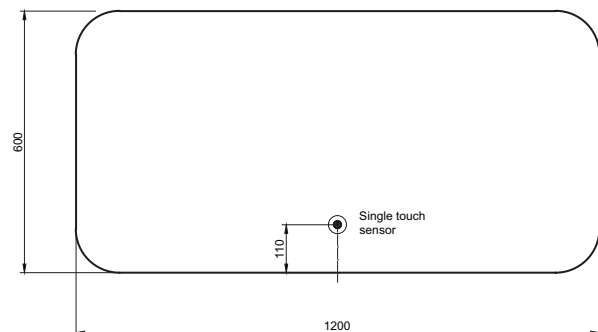

PRODUCT DATA SHEET

Aura LED Mirrors with Demister Pad and Shaver Socket 600x1200mm

Product Code: AURA-600X1200SHVR

SCUDO
BEAUTIFUL BATHROOMS

0330 124 7290

sales@scudo.co.uk - www.scudo.co.uk

Scudo is the trading name of Harrison Bathrooms Ltd. Whilst we endeavour to ensure that the product information is accurate we accept no liability for any information given. All images are for illustration purposes only. Product images and specification are subject to change. Measurements are in millimetres and are nominal.

Product Measurements	
Product Weight:	13.2kg
Product Width:	600mm
Product Height:	55mm
Product Depth:	1200mm
Product Length:	N/A
Product Transportation	
Barcode:	5060500645069
Country of Origin:	China
Comodity Code:	7009920000
Primary Packed Measurements	
Packaged Weight:	15.1kg
Packaged Length:	1323mm
Packaged Width:	713mm
Packaged Height:	115mm
Packaging Weight	
Card:	2.6kg
Paper:	N/A
Wood:	N/A
Plastic:	0.002kg
General Information	
Construction Material:	Glass / Steel
Installation Type:	Wall Mounted
Colour/Finish:	Mirror
Mirror Attributes	
Bulb Watts:	61w
Bulb Type:	LED
Voltage:	0
Switch Type:	Touch Sensor
Shaving Socket:	Yes
Demister:	Yes
Clock:	No
Hang Type:	Vertical/Portrait
Light Colour:	Cool White/Warm White
Lumens:	4160
Light Temperature:	3000/6400K
Dimmable:	No
Energy Rating:	F
Internal Shelves:	No
Down Light:	No
Bluetooth Speaker:	No
IP Rating:	IP44
Transformer Included:	Yes
Compliance DOP	
HBD0C001 / HBD0C002	

Dimensions
(measurements in mm)

LIFETIME GUARANTEE

We are confident in our products and we want our customer to be, we proudly give a lifetime guarantee on our taps and showers, further details can be found on our website