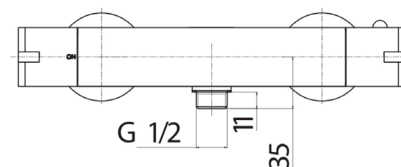

### Product Measurements

Product Weight:	1.365kg
Product Width:	263mm
Product Height:	40mm
Product Depth:	99mm
Product Length:	N/A

## Dimensions

(measurements in mm)