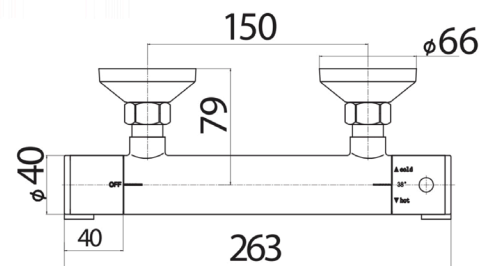

### Product Measurements

Product Weight:	1.365kg
Product Width:	263mm
Product Height:	40mm
Product Depth:	99mm
Product Length:	N/A

### Primary Packed Measurements

Packaged Weight:	1.45kg
Packaged Length:	344mm
Packaged Width:	80mm
Packaged Height:	70mm

## Dimensions

(measurements in mm)