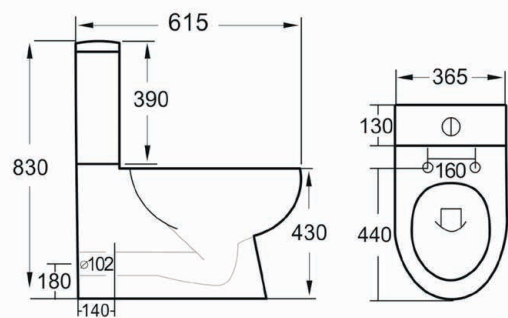

PRODUCT DATA SHEET

Belini Cistern

Product Code: BELINI002

SCUDO
BEAUTIFUL BATHROOMS

0330 124 7290

sales@scudo.co.uk - www.scudo.co.uk

Scudo is the trading name of Harrison Bathrooms Ltd. Whilst we endeavour to ensure that the product information is accurate we accept no liability for any information given. All images are for illustration purposes only. Product images and specification are subject to change. Measurement are in millimetres and are nominal.

Product Name	BELINI002
Product Description	Cistern & Fittings
Product Transportation	
Barcode	5060713720690
Country of origin	CH
Commodity code	6910100000
Product Measurements	
Product Weight (KG)	11.4
Product Width (mm)	145
Product Height (mm)	395
Product Depth (mm)	0
Product Length (mm)	385
Primary Packed Measurements	
Packaged Weight	13.4
Packed Length	400
Packed Width	168
Packed Height	425
Packaging Weights	
Card (kg)	0.8
Paper (kg)	0
Wood (kg)	0
Plastic (kg)	0
Compliance DOP	HBDOC102, HBDOC103

General Information	
Construction Material	Ceramic
Installation type	Top Fix
Colour / Finish	White
WC Cistern Specification	
Water inlet location	Right
Flush Volume	6/4
Flush Type	Push button
WRAS Approved Fittings	0

Dimensions
(measurements in mm)

LIFETIME GUARANTEE

We are confident in our products and we want our customer to be, we proudly give a lifetime guarantee on our taps and showers, further details can be found on our website