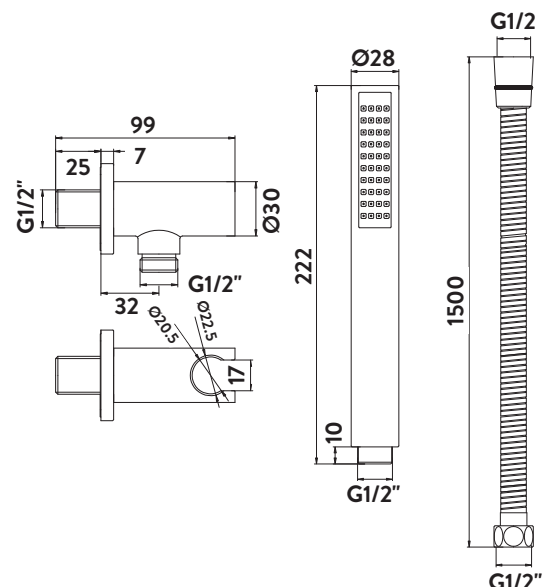

PRODUCT DATA SHEET

Black Round Shower Outlet, Hose & Head

Product Code: BLACK018ORB

Product Name	BLACK018ORB
Product Description	Black Round Shower Outlet, Hose & Head
Product Transportation	
Barcode	5060713723165
Country of origin	CH
Commodity code	3924900000
Product Measurements	
Product Weight (KG)	0.3
Product Width (mm)	30
Product Height (mm)	99
Product Depth (mm)	0
Product Length (mm)	1500
Primary Packed Measurements	
Packaged Weight	0.5
Packed Length	0
Packed Width	0
Packed Height	0
Packaging Weights	
Card (kg)	0.093
Paper (kg)	4
Wood (kg)	n/a
Plastic (kg)	0.008
Compliance DOP	0

General Information	
Construction Material	Brass / Stainless Steel / Plastic
Installation type	Wall Mounted
Colour / Finish	Black
Tap / Shower Attributes	
WRAS Approved	No
TMV Approved	No
Minimum Operating Pressure (bar)	0
Maximum Operating Pressure (bar)	5
Flexible Tails Included	0
Number of tap holes required	0
Handle Type	0
Swivel Spout	0
Inlet Connection	1/2 BSP
Outlet Connection	0
Tap Hole Diameter (mm)	0
Tap Type description	0
Includes Waste	0
Valve / Cartridge Type	0
Cartridge Spare code	0
Flow Rates	
0.2bar (l/min)	0
0.5bar (l/min)	0
1bar (l/min)	0
2bar (l/min)	0
3bar (l/min)	0

Dimensions
(measurements in mm)

LIFETIME GUARANTEE

We are confident in our products and we want our customer to be, we proudly give a lifetime guarantee on our taps and showers, further details can be found on our website.