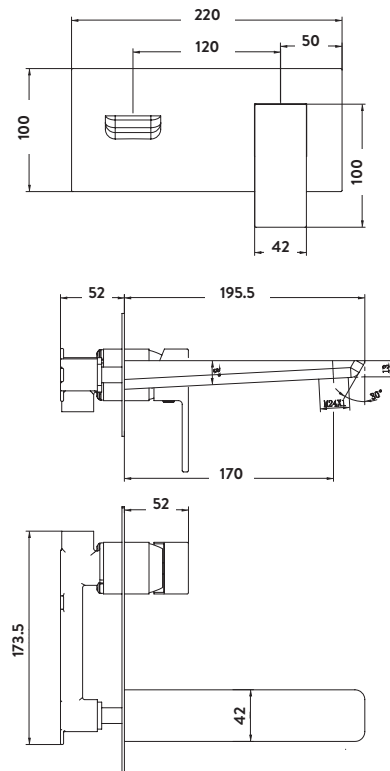

Product Measurements

Product Weight:	1.615kg
Product Width:	220mm
Product Height:	140mm
Product Depth:	N/A
Product Length:	195.5mm

Product Transportation

Barcode:	5060500644413
Country of Origin:	China
Comodity Code:	8481801190

Primary Packed Measurements

Packaged Weight:	1.8kg
Packaged Length:	260mm
Packaged Width:	145mm
Packaged Height:	135mm

Packaging Weight

Card:	0.104kg
Paper:	0kg
Wood:	0kg
Plastic:	0.002kg

General Information

Construction Material:	Brass
Installation Type:	Wall Mounted
Colour / Finish:	Black

Tap/Shower Attributes

Minimum Pressure:	0.5 bar
Maximum Pressure:	5 bar
Flexible Tails Included:	Yes
Tap Hole Required:	0
Handle Type:	Lever
Swivel Spout:	No
Inlet Connection:	1/2 BSP
Outlet Connection:	N/A
Tap Hole Diameter:	N/A
Tap Type Description:	Mono Mixer
Includes Waste:	No
Valve / Cartridge Type:	Single Lever Cartridges 35mm
Cartridge Spare Code:	N/A

Flow Rates

0.2bar (l/min)	4.3
0.5bar (l/min)	9.1
1bar (l/min)	12.8
2bar (l/min)	18
3bar (l/min)	22

Compliance DOP

HBD0C007 / HBD0C008

Dimensions
(measurements in mm)

LIFETIME GUARANTEE

We are confident in our products and we want our customer to be, we proudly give a lifetime guarantee on our taps and showers, further details can be found on our website