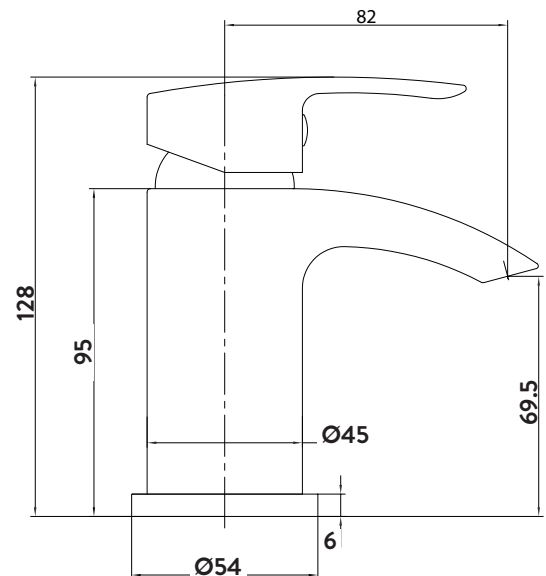

PRODUCT DATA SHEET

Belini Black Mini Mono Basin Mixer

Product Code: BLACK258ORB

SCUDO
BEAUTIFUL BATHROOMS

0330 124 7290

sales@scudo.co.uk - www.scudo.co.uk

Scudo is the trading name of Harrison Bathrooms Ltd. Whilst we endeavour to ensure that the product information is accurate we accept no liability for any information given. All images are for illustration purposes only. Product images and specification are subject to change. Measurement are in millimetres and are nominal.

Product Name	BLACK258ORB
Product Description	Matt Black Mini Mono Basin Mixer
Product Transportation	
Barcode	5060713724636
Country of origin	CH
Commodity code	8481801190
Product Measurements	
Product Weight (KG)	0.98
Product Width (mm)	54
Product Height (mm)	118
Product Depth (mm)	0
Product Length (mm)	0
Primary Packed Measurements	
Packaged Weight	1.04
Packed Length	25.5
Packed Width	17
Packed Height	8
Packaging Weights	
Card (kg)	0.218
Paper (kg)	8
Wood (kg)	n/a
Plastic (kg)	0.006
Compliance DOP	HBDOC007, HBDOC008

General Information	
Construction Material	Brass
Installation type	Mono mixer
Colour / Finish	Matt Black
Tap / Shower Attributes	
WRAS Approved	Yes
TMV Approved	No
Minimum Operating Pressure (bar)	0.2
Maximum Operating Pressure (bar)	5
Flexible Tails Included	Yes
Number of tap holes required	1
Handle Type	Lever
Swivel Spout	No
Inlet Connection	1/2" M10
Outlet Connection	N/a
Tap Hole Diameter (mm)	35
Tap Type description	Mono Mixer
Includes Waste	Yes
Valve / Cartridge Type	Single lever cartridges 35mm
Cartridge Spare code	T8702-08
Flow Rates	
0.2bar (l/min)	2.3
0.5bar (l/min)	6.5
1bar (l/min)	9.4
2bar (l/min)	13.3
3bar (l/min)	16.5

Dimensions
(measurements in mm)

LIFETIME GUARANTEE

We are confident in our products and we want our customer to be, we proudly give a lifetime guarantee on our taps and showers, further details can be found on our website.