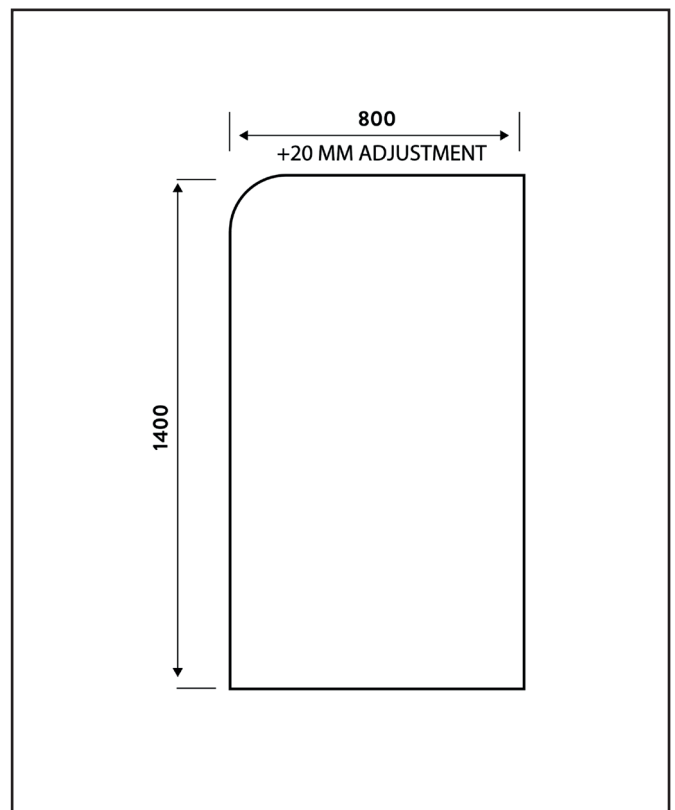

PRODUCT DATA SHEET

S6 Black Radius Bath Screen

Product Code: BLACKSCREEN010

SCUDO
BEAUTIFUL BATHROOMS

0330 124 7290

sales@scudo.co.uk - www.scudo.co.uk

Scudo is the trading name of Harrison Bathrooms Ltd. Whilst we endeavour to ensure that the product information is accurate we accept no liability for any information given. All images are for illustration purposes only. Product images and specification are subject to change. Measurement are in millimetres and are nominal.

Product Name	BLACKSCREEN010
Product Description	6mm Radius Edge Bathscreen 1400x800 mm Black
Product Transportation	
Barcode	5060500641757
Country of origin	CH
Commodity code	7610909095
Product Measurements	
Product Weight (KG)	15.5
Product Width (mm)	800
Product Height (mm)	1400
Product Depth (mm)	6
Product Length (mm)	0
Primary Packed Measurements	
Packaged Weight	17.1
Packed Length	1460
Packed Width	830
Packed Height	40
Packaging Weights	
Card (kg)	1.8
Paper (kg)	8
Wood (kg)	n/a
Plastic (kg)	0.161
Compliance DOP	HBD0C011, HBD0C012

General Information	
Construction Material	Acrylic
Installation type	Wall Mounted
Colour / Finish	White
Bath Attributes	
Bath Water Capacity (Litres)	215
Bath Water Capacity (m3)	0.215
Shape	P-Shape
Handed	Left
Bath Feet included	Yes
Supplied with Tap Holes	No
Height of Overflow / Soaking Depth	0
Internal Length Base (mm)	1230
Internal Width / Depth Base (mm)	500
Internal Height (mm)	400
Supplied with Front panel	No
Supplied with End panel	No
Compatible Panel Part Code	SHOWERBATH003