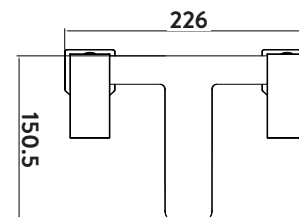

Product Measurements

Product Weight:	1.96kg
Product Width:	225mm
Product Height:	135mm
Product Depth:	N/A
Product Length:	158mm

Product Transportation

Barcode:	5060766126661
Country of Origin:	China
Comodity Code:	8481801190

Primary Packed Measurements

Packaged Weight:	2.24kg
Packaged Length:	240mm
Packaged Width:	200mm
Packaged Height:	16.5mm

Packaging Weight

Card:	0.149kg
Paper:	0kg
Wood:	0kg
Plastic:	0.005kg

General Information

Construction Material:	Brass
Installation Type:	Deck Mounted
Colour / Finish:	Brushed Brass

Tap/Shower Attributes

Minimum Pressure:	0.5 bar
Maximum Pressure:	5 bar
Flexible Tails Included:	No
Tap Hole Required:	2
Handle Type:	Lever
Swivel Spout:	No
Inlet Connection:	3/4 BSP
Outlet Connection:	N/A
Tap Hole Diameter:	32mm
Tap Type Description:	Manual Mixer
Includes Waste:	No
Valve / Cartridge Type:	Quater Turn Cartridge
Cartridge Spare Code:	spares@harrisonbathrooms.com

Flow Rates

0.2bar (l/min)	11.9
0.5bar (l/min)	24.6
1bar (l/min)	32.8
2bar (l/min)	48.5
3bar (l/min)	53.9

Compliance DOP

HBDOC007 / HBDOC008

For Part G Building regulations, compliance see flow regulator section of spec binder.

Dimensions

(measurements in mm)

LIFETIME GUARANTEE

We are confident in our products and we want our customer to be, we proudly give a lifetime guarantee on our taps and showers, further details can be found on our website