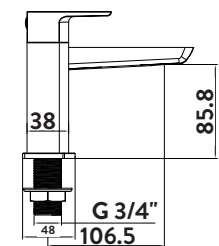

Product Measurements

Product Weight:	1.96kg
Product Width:	225mm
Product Height:	135mm
Product Depth:	N/A
Product Length:	158mm

Product Transportation

Barcode:	5060766126661
Country of Origin:	China
Comodity Code:	8481801190

Primary Packed Measurements

Packaged Weight:	2.24kg
Packaged Length:	240mm
Packaged Width:	200mm
Packaged Height:	16.5mm

Packaging Weight

Card:	0.149kg
Paper:	0kg
Wood:	0kg
Plastic:	0.005kg

General Information

Construction Material:	Brass
Installation Type:	Deck Mounted
Colour / Finish:	Brushed Brass

Tap/Shower Attributes

Minimum Pressure:	0.5 bar
Maximum Pressure:	5 bar
Flexible Tails Included:	No
Tap Hole Required:	2
Handle Type:	Lever
Swivel Spout:	No
Inlet Connection:	3/4 BSP
Outlet Connection:	N/A
Tap Hole Diameter:	32mm
Tap Type Description:	Manual Mixer
Includes Waste:	No
Valve / Cartridge Type:	Quater Turn Cartridge
Cartridge Spare Code:	spares@harrisonbathrooms.com

Dimensions

(measurements in mm)

LIFETIME GUARANTEE

We are confident in our products and we want our customer to be, we proudly give a lifetime guarantee on our taps and showers, further details can be found on our website