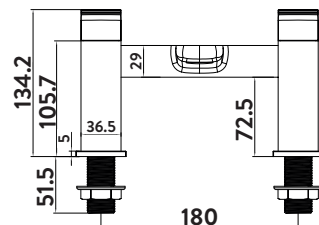

Product Measurements

Product Weight:	1.96kg
Product Width:	225mm
Product Height:	135mm
Product Depth:	N/A
Product Length:	158mm

Product Transportation

Barcode:	5060766126661
Country of Origin:	China
Comodity Code:	8481801190

Primary Packed Measurements

Packaged Weight:	2.24kg
Packaged Length:	240mm
Packaged Width:	200mm
Packaged Height:	16.5mm

Packaging Weight

Card:	0.149kg
Paper:	0kg
Wood:	0kg
Plastic:	0.005kg

General Information

Construction Material:	Brass
Installation Type:	Deck Mounted
Colour / Finish:	Brushed Brass

Tap/Shower Attributes

Minimum Pressure:	0.5 bar
Maximum Pressure:	5 bar
Flexible Tails Included:	No
Tap Hole Required:	2
Handle Type:	Lever
Swivel Spout:	No
Inlet Connection:	3/4 BSP
Outlet Connection:	N/A
Tap Hole Diameter:	32mm
Tap Type Description:	Manual Mixer
Includes Waste:	No
Valve / Cartridge Type:	Quater Turn Cartridge
Cartridge Spare Code:	spares@harrisonbathrooms.com

Dimensions

(measurements in mm)

LIFETIME GUARANTEE

We are confident in our products and we want our customer to be, we proudly give a lifetime guarantee on our taps and showers, further details can be found on our website