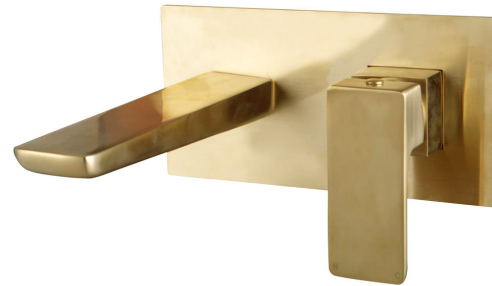

General Information	
Construction Material	Brass
Installation type	Wall Mounted
Colour / Finish	Brushed Brass
Tap / Shower Attributes	
WRAS Approved	No
TMV Approved	No
Minimum Operating Pressure (bar)	0.5
Maximum Operating Pressure (bar)	5
Flexible Tails Included	No
Number of tap holes required	0
Handle Type	Lever
Swivel Spout	No
Inlet Connection	1/2 BSP
Outlet Connection	N/a
Tap Hole Diameter (mm)	N/a
Tap Type description	Mono Mixer
Includes Waste	No
Valve / Cartridge Type	Single lever cartridges 35mm
Cartridge Spare code	N/a
Flow Rates	
0.2bar (l/min)	5.3
0.5bar (l/min)	11.3
1bar (l/min)	15.7
2bar (l/min)	21.3
3bar (l/min)	26

SCUDO
BEAUTIFUL BATHROOMS

0330 124 7290

sales@scudo.co.uk - www.scudo.co.uk

Scudo is the trading name of Harrison Bathrooms Ltd. Whilst we endeavour to ensure that the product information is accurate we accept no liability for any information given. All images are for illustration purposes only. Product images and specification are subject to change. Measurements are in millimetres and are nominal.

Dimensions
(measurements in mm)

LIFETIME GUARANTEE

We are confident in our products and we want our customer to be, we proudly give a lifetime guarantee on our taps and showers, further details can be found on our website