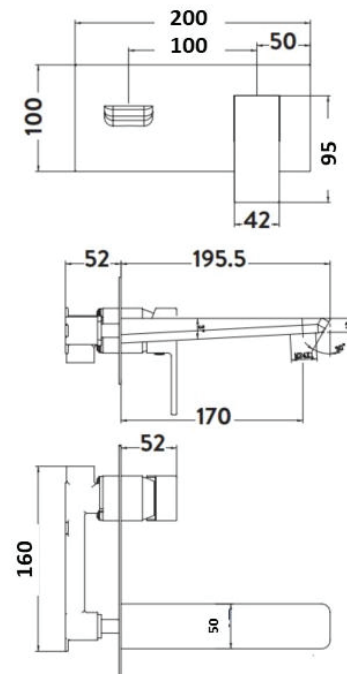

General Information	
Construction Material	Brass
Installation type	Wall Mounted
Colour / Finish	Brushed Brass
Tap / Shower Attributes	
WRAS Approved	No
TMV Approved	No
Minimum Operating Pressure (bar)	0.5
Maximum Operating Pressure (bar)	5
Flexible Tails Included	No
Number of tap holes required	0
Handle Type	Lever
Swivel Spout	No
Inlet Connection	1/2 BSP
Outlet Connection	N/a
Tap Hole Diameter (mm)	N/a
Tap Type description	Mono Mixer
Includes Waste	No
Valve / Cartridge Type	Single lever cartridges 35mm
Cartridge Spare code	N/a
Flow Rates	
0.2bar (l/min)	5.3
0.5bar (l/min)	11.3
1bar (l/min)	15.7
2bar (l/min)	21.3
3bar (l/min)	26

SCUDO
BEAUTIFUL BATHROOMS

0330 124 7290

sales@scudo.co.uk - www.scudo.co.uk

Scudo is the trading name of Harrison Bathrooms Ltd. Whilst we endeavour to ensure that the product information is accurate we accept no liability for any information given. All images are for illustration purposes only. Product images and specification are subject to change. Measurements are in millimetres and are nominal.

Dimensions
(measurements in mm)

LIFETIME GUARANTEE

We are confident in our products and we want our customer to be, we proudly give a lifetime guarantee on our taps and showers, further details can be found on our website