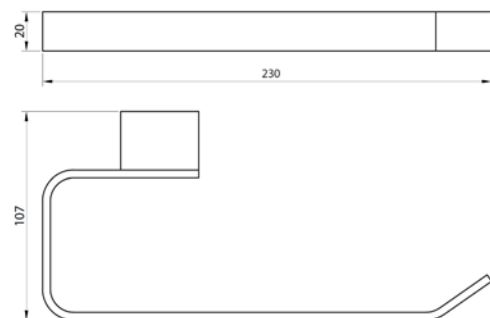

PRODUCT DATA SHEET

Roma Brushed Brass Towel Ring

Product Code: BRASSACC-004

SCUDO
BEAUTIFUL BATHROOMS

0330 124 7290

sales@scudo.co.uk - www.scudo.co.uk

Scudo is the trading name of Harrison Bathrooms Ltd. Whilst we endeavour to ensure that the product information is accurate we accept no liability for any information given. All images are for illustration purposes only. Product images and specification are subject to change. Measurements are in millimetres and are nominal.

Product Name	BRASSACC-004
Product Description	Brushed Brass Towel Ring
Product Transportation	
Barcode	5060964934327
Country of origin	CH
Commodity code	8302500000
Product Measurements	
Product Weight (KG)	0.382
Product Width (mm)	107
Product Height (mm)	20
Product Depth (mm)	230
Product Length (mm)	0
Primary Packed Measurements	
Packaged Weight	0.5
Packed Length	185
Packed Width	70
Packed Height	205
Packaging Weights	
Card (kg)	0.1312
Paper (kg)	0
Wood (kg)	0
Plastic (kg)	0.3003
Compliance DOP	N/a

General Information	
Construction Material	Brass, Glass
Installation type	Wall Mounted
Colour / Finish	Brushed Brass

Dimensions (measurements in mm)

LIFETIME GUARANTEE

We are confident in our products and we want our customer to be, we proudly give a lifetime guarantee on our taps and showers, further details can be found on our website.