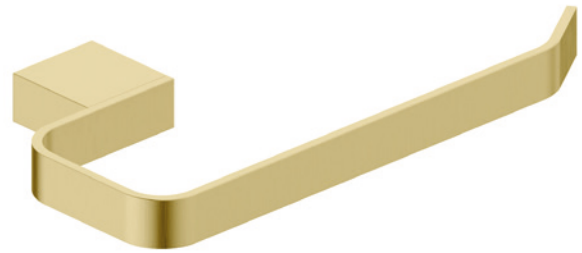

PRODUCT DATA SHEET

Roma Brushed Brass Towel Ring

Product Code: BRASSACC-004

SCUDO
BEAUTIFUL BATHROOMS

0330 124 7290

sales@scudo.co.uk - www.scudo.co.uk

Scudo is the trading name of Harrison Bathrooms Ltd. Whilst we endeavour to ensure that the product information is accurate we accept no liability for any information given. All images are for illustration purposes only. Product images and specification are subject to change. Measurements are in millimetres and are nominal.

Product Name	BRASSACC-004
Product Description	Brushed Brass Towel Ring
Product Transportation	
Barcode	5060964934327
Country of origin	CH
Commodity code	8302500000
Product Measurements	
Product Weight (KG)	0.382
Product Width (mm)	107
Product Height (mm)	20
Product Depth (mm)	230
Product Length (mm)	0
Primary Packed Measurements	
Packaged Weight	0.5
Packed Length	185
Packed Width	70
Packed Height	205
Packaging Weights	
Card (kg)	0.1312
Paper (kg)	0
Wood (kg)	0
Plastic (kg)	0.3003
Compliance DOP	N/a

General Information	
Construction Material	Brass, Glass
Installation type	Wall Mounted
Colour / Finish	Brushed Brass

Dimensions (measurements in mm)

LIFETIME GUARANTEE

We are confident in our products and we want our customer to be, we proudly give a lifetime guarantee on our taps and showers, further details can be found on our website.