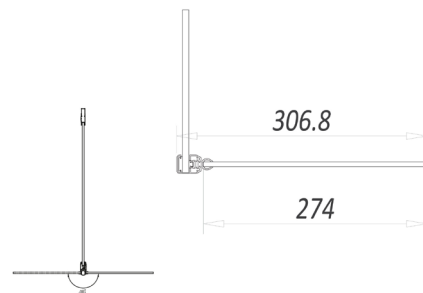

## 8mm Brushed Brass Flipper Panel

Product Code: BRASSFLIPPER

**SCUDO**  
BEAUTIFUL BATHROOMS

0330 124 7290

sales@scudo.co.uk - www.scudo.co.uk

Scudo is the trading name of Harrison Bathrooms Ltd. Whilst we endeavour to ensure that the product information is accurate we accept no liability for any information given. All images are for illustration purposes only. Product images and specification are subject to change. Measurement are in millimetres and are nominal.

Product Name	BRASSFLIPPER
Product Description	8mm Brushed Brass Flipper Panel
<b>Product Transportation</b>	
Barcode	5060964935188
Country of origin	CH
Commodity code	7610100000
<b>Product Measurements</b>	
Product Weight (KG)	8.5
Product Width (mm)	275
Product Height (mm)	2000
Product Depth (mm)	54
<b>Primary Packed Measurements</b>	
Packaged Weight	10
Packed Length	2080
Packed Width	350
Packed Height	56

<b>General Information</b>	
Construction Material	Aluminum, Glass
Installation type	Wet Wall Panel Mounted
Colour / Finish	Brushed Brass, Clear Glass
<b>Enclosure Attributes</b>	
Adjustment	275
Toughened Glass	Yes
Aqua-Shield (easy clean)	Yes
Hinge Type	Wet Wall Barrel Hinge Flipper
Door Type	N/a
Frame Type	Semi Framed
Glass Type	Clear
Radius	N/a
Entry Width	N/a
Door in swing (°)	180
Door Out Swing (°)	0
Enclosure Shape	Straight
Glass Thickness (mm)	N/a
Profile Finish / Colour	Brushed Brass
Profile Material	Aluminum

### Dimensions

(Measurements in mm)