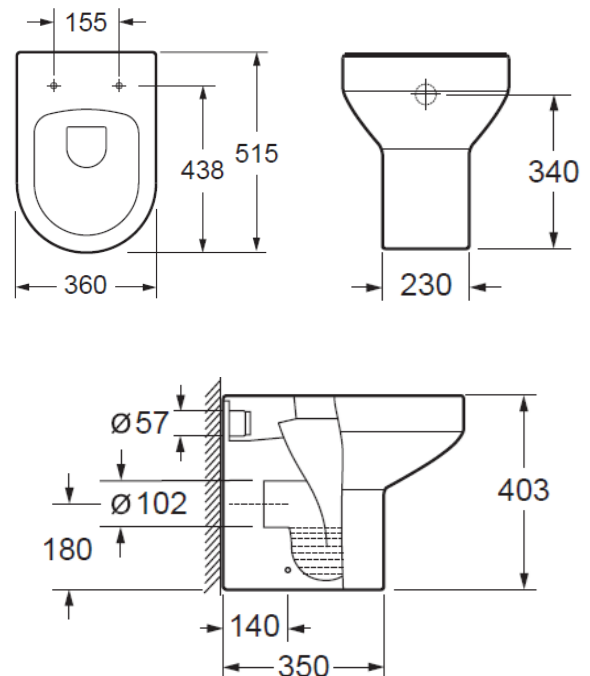

## Spa Rimless BTW Pan & Seat

Product Code: BTW-002

Product Name	BTW-002
Product Description	Spa Rimless BTW Pan & Seat
Product Transportation	
Barcode	5060964939353
Country of origin	CH
Commodity code	691010000
Product Measurements	
Product Weight (KG)	24
Product Width (mm)	360
Product Height (mm)	403
Product Depth (mm)	515
Primary Packed Measurements	
Packaged Weight	27
Packed Length	525
Packed Width	415
Packed Height	430

General Information	
Construction Material	Ceramic
Installation type	Floor mounted
Colour / Finish	White
WC Pan Specification	
Projection (mm)	515
Toilet Pan Height (mm)	403
Pan Fixing Kit Included	Yes
Seat Included	Yes
Shape	D-Shape
Type	Rimless
Waste Connection Specification	
Floor to center of soil pipe (mm)	180
Wall to start of soil pipe (mm)	

**SCUDO**  
BEAUTIFUL BATHROOMS

0330 124 7290

sales@scudo.co.uk - www.scudo.co.uk

Scudo is the trading name of Harrison Bathrooms Ltd. Whilst we endeavour to ensure that the product information is accurate we accept no liability for any information given. All images are for illustration purposes only. Product images and specification are subject to change. Measurement are in millimetres and are nominal.

**Dimensions**  
(measurements in mm)