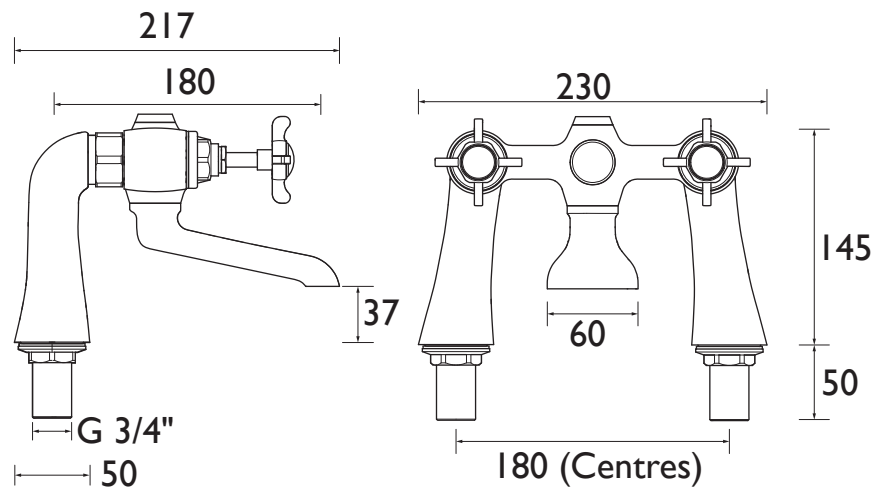

### Specification

Product Type:	Taps
Main Construction Material:	Brass
Mount Type:	Deck
Handle Type:	Crosshead Handles
Connection Inlet:	3/4" BSP
Connection Outlet:	Open Outlet
Number of Tap Holes:	2
Valve/Cartridge Type:	3/4" Ceramic Disc Valves - 1/4 Turn
Plumbing System Requirements:	Suitable for all plumbing systems
Minimum Dynamic Pressure (bar):	0.2 bar
Maximum Dynamic Pressure (bar):	5 bar
Maximum Hot Water Temperature °C:	65°C
Maximum Static Pressure (bar):	10 bar
Flow Type:	Single
Isolation Included:	No

### Dimensions (measurements in mm)