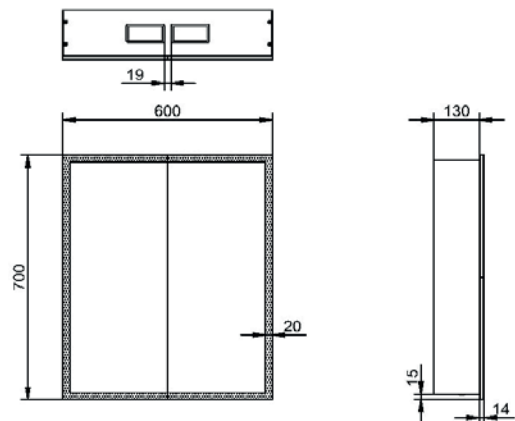

PRODUCT DATA SHEET

Blue Tooth Cabinet Single Door 500x700

Product Code: CABINET002

SCUDO
BEAUTIFUL BATHROOMS

0330 124 7290

sales@scudo.co.uk - www.scudo.co.uk

Scudo is the trading name of Harrison Bathrooms Ltd. Whilst we endeavour to ensure that the product information is accurate we accept no liability for any information given. All images are for illustration purposes only. Product images and specification are subject to change. Measurement are in millimetres and are nominal.

Product Name	CABINET002
Product Description	Blue Tooth Cabinet Double Door 600x700
Product Transportation	
Barcode	5060964936185
Country of origin	CH
Commodity code	7009920000
Product Measurements	
Product Weight (KG)	25
Product Width (mm)	600
Product Height (mm)	700
Product Depth (mm)	130
Product Length (mm)	0
Primary Packed Measurements	
Packaged Weight	27
Packed Length	840
Packed Width	680
Packed Height	230

General Information	
Construction Material	Aluminum / Mirror Glass / PMMA (plastic)
Installation type	Wall Mounted
Colour / Finish	Mirror
Mirror Attributes	
Bulb Watts	56
Bulb Type	LED
Voltage	230
Switch Type	INFRARED
Shaving Socket	NO
Demister	YES
Clock	NO
Hang Type	PORTRAIT
Light Colour	COOL/WARM WHITE
Lumens	3335
Light Temperature	2700/6500K
Dimmable	YES
Energy Rating	F
Internal Shelves	YES
Down Light	N/A
Bluetooth Speaker	YES
IP Rating	IP44