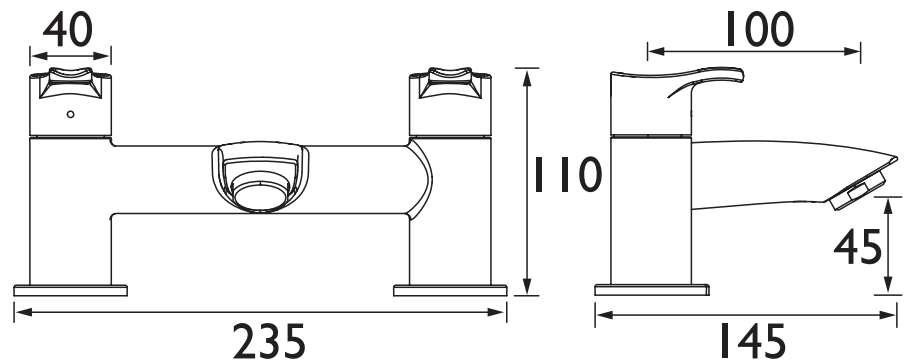

### Specification

<b>Product Type:</b>	Taps
<b>Main Construction Material:</b>	Brass
<b>Mount Type:</b>	Deck
<b>Handle Type:</b>	Lever
<b>Connection Inlet:</b>	3/4" BSP
<b>Connection Outlet:</b>	M28 Flow Straightener
<b>Number of Tap Holes:</b>	2
<b>Valve/Cartridge Type:</b>	3/4 Ceramic Disc Valves 1/4 Turn
<b>Plumbing System Requirements:</b>	Suitable for all plumbing systems
<b>Minimum Dynamic Pressure (bar):</b>	0.2 bar
<b>Maximum Dynamic Pressure (bar):</b>	5.0 bar
<b>Maximum Hot Water Temperature °C:</b>	65°C
<b>Maximum Static Pressure (bar):</b>	10 bar
<b>Flow Type:</b>	Single
<b>Isolation Included:</b>	No

### Dimensions (measurements in mm)