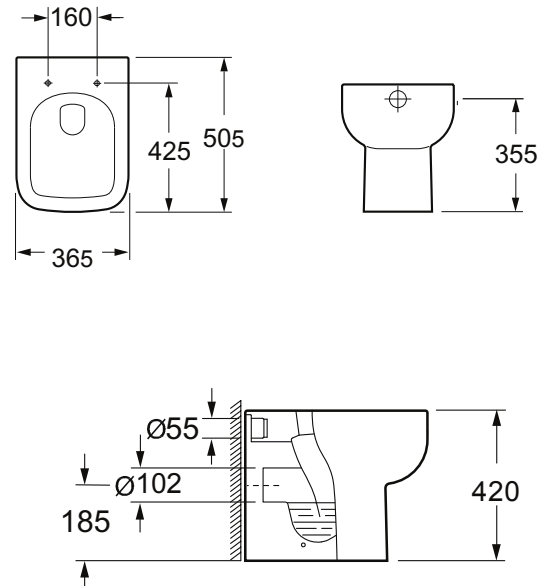

PRODUCT DATA SHEET

Choices BTW Pan & Seat WHT fittings

Product Code: CHOICES-BTW-PAN-SEAT

SCUDO
BEAUTIFUL BATHROOMS

0330 124 7290

sales@scudo.co.uk - www.scudo.co.uk

Scudo is the trading name of Harrison Bathrooms Ltd. Whilst we endeavour to ensure that the product information is accurate we accept no liability for any information given. All images are for illustration purposes only. Product images and specification are subject to change. Measurements are in millimetres and are nominal.

Product Name	CHOICES-BTW-PAN-SEAT
Product Description	Choices BTW Pan & Seat WHT fittings
Product Transportation	
Barcode	5060991254306
Country of origin	China
Commodity code	6910900000
Product Measurements	
Product Weight (KG)	25.30
Product Width (mm)	365
Product Height (mm)	420
Product Depth (mm)	505
Primary Packed Measurements	
Packaged Weight	26.3
Packed Length	390
Packed Width	440
Packed Height	540

General Information	
Construction Material	Ceramic
Installation type	Floor mounted
Colour / Finish	White
WC Pan Specification	
Projection (mm)	505
Toilet Pan Height (mm)	420
Pan Fixing Kit Included	Yes
Seat Included	Yes
Shape	D-Shaped
Type	BTW
Waste Connection Specification	
Floor to center of soil pipe (mm)	185
Wall to start of soil pipe (mm)	tbc