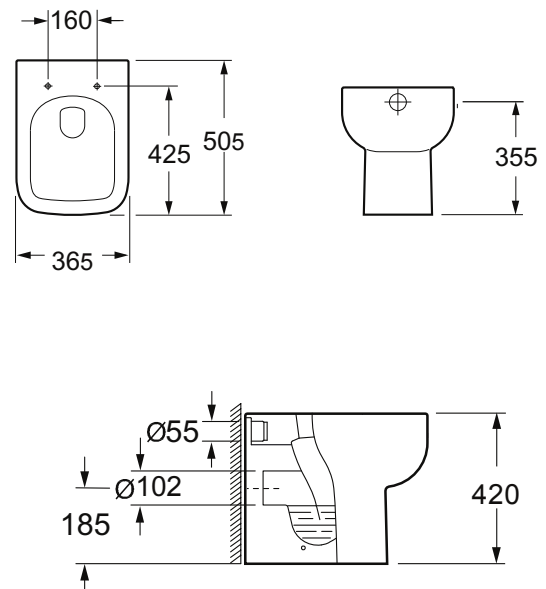

PRODUCT DATA SHEET

Choices Comfort Height Pan & Seat rimless WHT fittings

Product Code: CHOICES-COMFORT-PAN-SEAT

SCUDO
BEAUTIFUL BATHROOMS

0330 124 7290

sales@scudo.co.uk - www.scudo.co.uk

Scudo is the trading name of Harrison Bathrooms Ltd. Whilst we endeavour to ensure that the product information is accurate we accept no liability for any information given. All images are for illustration purposes only. Product images and specification are subject to change. Measurements are in millimetres and are nominal.

Product Name	CHOICES-COMFORT-PAN-SEAT
Product Description	Choices Comfort Height Pan & Seat rimless WHT fittings
Product Transportation	
Barcode	5060991254313
Country of origin	China
Commodity code	6910900000
Product Measurements	
Product Weight (KG)	42.10
Product Width (mm)	365
Product Height (mm)	470
Product Depth (mm)	605
Primary Packed Measurements	
Packaged Weight	43.5
Packed Length	390
Packed Width	500
Packed Height	640

General Information	
Construction Material	Ceramic
Installation type	Floor mounted
Colour / Finish	White
WC Pan Specification	
Projection (mm)	605
Toilet Pan Height (mm)	470
Pan Fixing Kit Included	Yes
Seat Included	Yes
Shape	D-Shaped
Type	Close Couple
Waste Connection Specification	
Floor to center of soil pipe (mm)	185
Wall to start of soil pipe (mm)	tbc