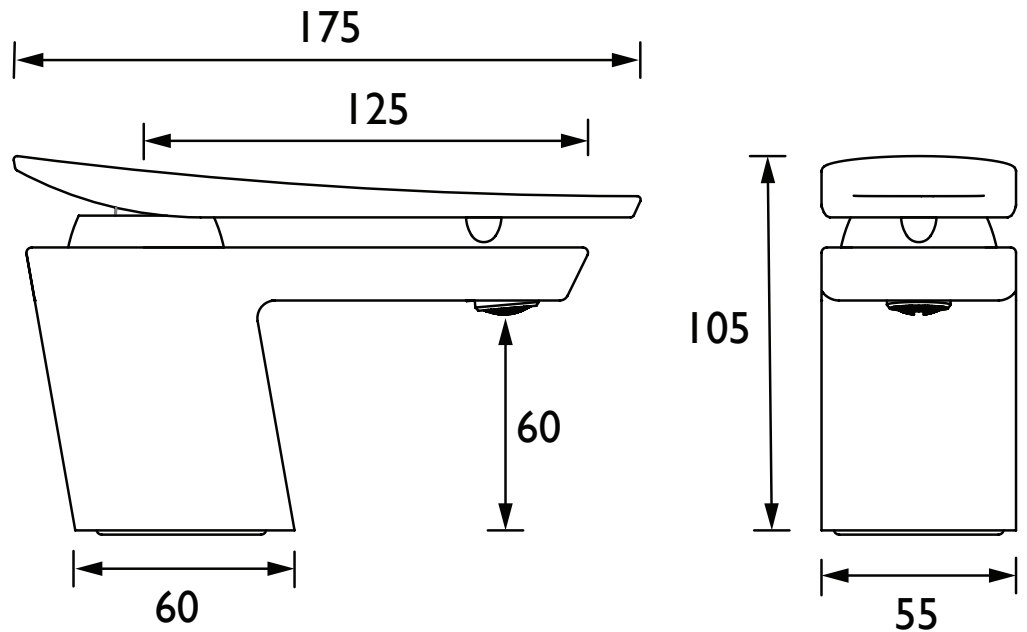

CLR 1HBF WHT

CLARET Tap Range Claret 1 Hole Bath Filler White & Chrome

Features:

- Long life ceramic cartridge for added durability and ease of use
- Metal fixing nut for added durability
- Easy to use metal handle
- Minimum working pressure of 1.5 bar

Product Certifications:

WRAS Certificate No: 1706004
WRAS Expiry Date: 30/06/2022

For more products, visit our website:
<http://www.bristan.com>

Specification

Product Type:	Bathroom Taps
Main Construction Material:	Brass
Mount Type:	Deck
Handle Type:	Triangular
Connection Inlet:	15mm Compression Flexible Tails
Connection Outlet:	M24 Coin Slot Aerator
Number of Tap Holes:	1
Valve/Cartridge Type:	35mm Single Lever Cartridge
Plumbing System Requirements:	Suitable for high pressure systems
Minimum Dynamic Pressure (bar):	1.5 bar
Maximum Dynamic Pressure (bar):	5 bar
Maximum Hot Water Temperature °C:	65°C
Maximum Static Pressure (bar):	10 bar
Flow Type:	Single
Isolation Included:	No

Dimensions (measurements in mm)

Flow Rates (l/min)

System Pressure (bar)	1.5	2	3	4	5
CLR 1HBF C (mixed)	16.3	18.8	23	26.6	30.4

TECHNICAL DATA SHEET

BRISTAN

D5