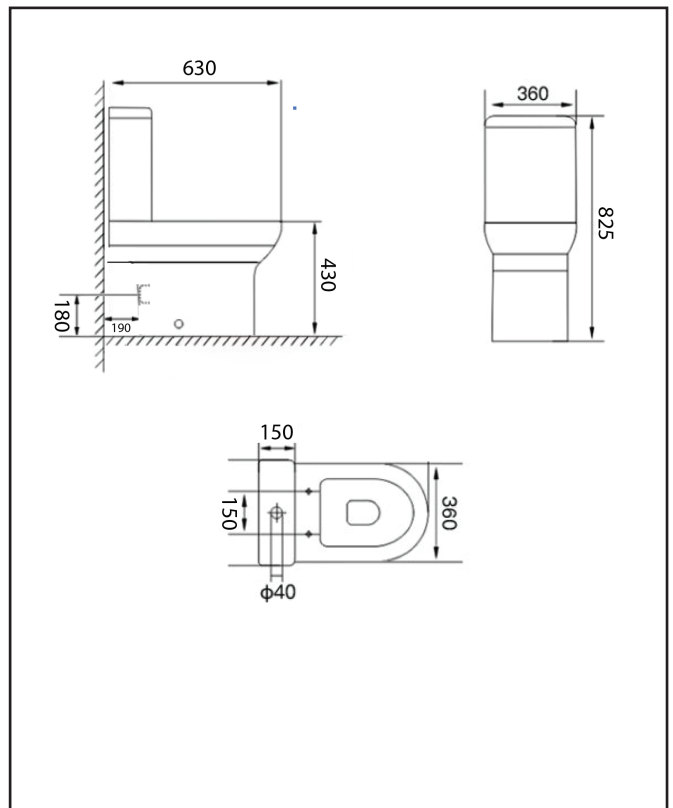

## Spa Rimless Toilet Back To Wall

Product Code: COMPLETE-TOILET-SET-2

**SCUDO**  
BEAUTIFUL BATHROOMS

0330 124 7290

sales@scudo.co.uk - www.scudo.co.uk

Scudo is the trading name of Harrison Bathrooms Ltd. Whilst we endeavour to ensure that the product information is accurate we accept no liability for any information given. All images are for illustration purposes only. Product images and specification are subject to change. Measurement are in millimetres and are nominal.

<b>Product Name</b>	COMPLETE-TOILET-SET-2
<b>Product Description</b>	Spa Rimless Toilet Back To Wall
<b>Product Transportation</b>	
Barcode	5060766120522
Country of origin	CH
Commodity code	6910100000
<b>Product Measurements</b>	
Product Weight (KG)	30
Product Width (mm)	365
Product Height (mm)	825
Product Depth (mm)	650
<b>Primary Packed Measurements</b>	
Packaged Weight	32
Packed Length	670
Packed Width	840
Packed Height	380
<b>General Information</b>	
Construction Material	Ceramic
Installation type	Floor Mounted
Colour / Finish	White

**Dimensions**  
(measurements in mm)