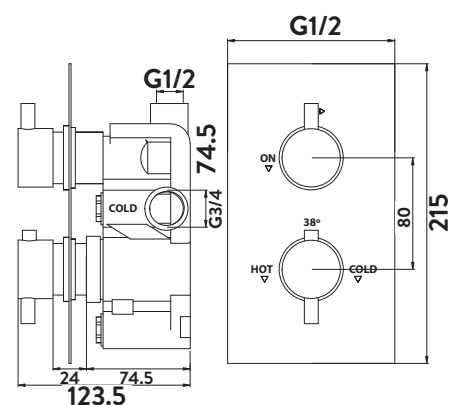

Product Measurements

Product Weight:	2.343kg
Product Width:	120mm
Product Height:	215mm
Product Depth:	123.5mm
Product Length:	640mm

Product Transportation

Barcode:	5060500640187
Country of Origin:	China
Comodity Code:	8481804090

Primary Packed Measurements

Packaged Weight:	2.543kg
Packaged Length:	253mm
Packaged Width:	136mm
Packaged Height:	144mm

Packaging Weight

Card:	0.101kg
Plastic:	0.009kg

General Information

Construction Material:	Brass / Stainless Steel
Installation Type:	In Wall
Colour / Finish:	Brass / Chrome

Shower Specification

Anti-Scald:	Yes
Shower Diverter Functions:	No
Number of Outlets:	2
Thermo Temp Control:	Yes
Cool Touch:	No
Shower Handset Functions:	N/A
Minimum Working Pressure:	0.2
Maximum Working Pressure:	5
Shape:	N/A
Pipe Centre:	N/A
Inlet Connection:	3/4 BSP
Outlet Connection:	1/2 BSP
Adjustable:	N/A
Adjustment:	N/A
Handle Type:	Round

Flow Rates

0.2bar (l/min)	6.5
0.5bar (l/min)	9.7
1bar (l/min)	14
2bar (l/min)	20.5
3bar (l/min)	27

Compliance DOP

HBDOC042 / HBDOC043

Spares

Diverter: T47002D-08 Thermostatic Cartridge: H102V

Tap Attributes

Tap Type Description:	In Wall Thermostatic Mixer
Includes Waste:	N/A
Valve / Cartridge Type:	Thermo & 1/4 Turn Cartridge

For Part G Building regulations, compliance see flow regulator section of spec binder.

Dimensions

(measurements in mm)

LIFETIME GUARANTEE

We are confident in our products and we want our customer to be, we proudly give a lifetime guarantee on our taps and showers, further details can be found on our website