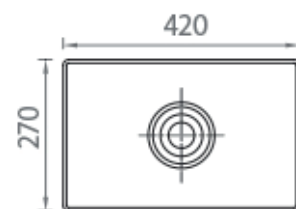

## Stance Counter Top Basin 420mm

Product Code: COUNTERTOP-001

**SCUDO**  
BEAUTIFUL BATHROOMS

0330 124 7290

sales@scudo.co.uk - www.scudo.co.uk

Scudo is the trading name of Harrison Bathrooms Ltd. Whilst we endeavour to ensure that the product information is accurate we accept no liability for any information given. All images are for illustration purposes only. Product images and specification are subject to change. Measurement are in millimetres and are nominal.

Product Name	COUNTERTOP-001
Product Description	Stance 420mm Countertop Basin
<b>Product Transportation</b>	
Barcode	5060766123196
Country of origin	TURK
Commodity code	6910900000
<b>Product Measurements</b>	
Product Weight (KG)	7
Product Width (mm)	420
Product Height (mm)	110
Product Depth (mm)	270
Product Length (mm)	0
<b>Primary Packed Measurements</b>	
Packaged Weight	7.8
Packed Length	450
Packed Width	140
Packed Height	300
<b>Packaging Weights</b>	
Card (kg)	0
Paper (kg)	0
Wood (kg)	0
Plastic (kg)	0
Compliance DOP	N/a

<b>General Information</b>	
Construction Material	Polymarble
Installation type	Furniture Mounted
Colour / Finish	White
<b>Basin Attributes</b>	
Basin Type	Counter Top
Number of Tap Holes	None
Compatible Tap codes	Tall Mono Mixers
Overflow	None
Recommended waste type	Unslotted
Compatible Waste Part Code	Unslotted
Inner Bowl Width (mm)	400
Inner Bowl Length (mm)	250
Inner Bowl Depth (mm)	80

### Dimensions (measurements in mm)