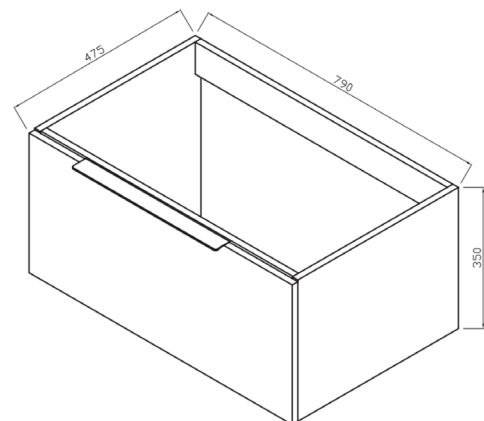

## Chevron 800 Basin Cabinet

Product Code: CHEVRON-800BASINCAB-BLUE

**SCUDO**  
BEAUTIFUL BATHROOMS

0330 124 7290

sales@scudo.co.uk - www.scudo.co.uk

Scudo is the trading name of Harrison Bathrooms Ltd. Whilst we endeavour to ensure that the product information is accurate we accept no liability for any information given. All images are for illustration purposes only. Product images and specification are subject to change. Measurement are in millimetres and are nominal.

Product Name	CHEVRON-800BASINCAB-BLUE
Product Description	Chevron 800 Basin Cabinet Blue
<b>Product Transportation</b>	
Barcode	5060766125534
Country of origin	CN
Commodity code	9403609000
<b>Product Measurements</b>	
Product Weight (KG)	19.55
Product Width (mm)	790
Product Height (mm)	475
Product Depth (mm)	397
Product Length (mm)	0
<b>Primary Packed Measurements</b>	
Packaged Weight	20.65
Packed Length	850
Packed Width	450
Packed Height	0
<b>Packaging Weights</b>	
Card (kg)	1.1
Paper (kg)	6
Wood (kg)	n/a
Plastic (kg)	0.05
Compliance DOP	N/a

### Dimensions (measurements in mm)