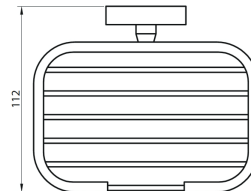

PRODUCT DATA SHEET

Delta Soap Basket

Product Code: DELTA-001

SCUDO
BEAUTIFUL BATHROOMS

0330 124 7290

sales@scudo.co.uk - www.scudo.co.uk

Scudo is the trading name of Harrison Bathrooms Ltd. Whilst we endeavour to ensure that the product information is accurate we accept no liability for any information given. All images are for illustration purposes only. Product images and specification are subject to change. Measurement are in millimetres and are nominal.

Product Measurements	
Product Weight:	0.271kg
Product Width:	112mm
Product Height:	48mm
Product Depth:	N/A
Product Length:	135mm
Product Transportation	
Barcode:	5060713724933
Country of Origin:	China
Comodity Code:	8302500000
Primary Packed Measurements	
Packaged Weight:	0.360kg
Packaged Length:	125mm
Packaged Width:	80mm
Packaged Height:	145mm
Packaging Weight	
Card:	0.089kg
Paper:	N/A
Wood:	N/A
Plastic:	N/A
General Information	
Construction Material:	Brass
Installation Type:	Wall Mounted
Colour/Finish:	Chrome