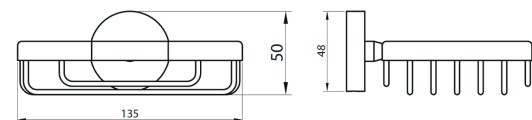

PRODUCT DATA SHEET

Delta Soap Basket

Product Code: DELTA-001

SCUDO
BEAUTIFUL BATHROOMS

0330 124 7290

sales@scudo.co.uk - www.scudo.co.uk

Scudo is the trading name of Harrison Bathrooms Ltd. Whilst we endeavour to ensure that the product information is accurate we accept no liability for any information given. All images are for illustration purposes only. Product images and specification are subject to change. Measurement are in millimetres and are nominal.

Product Measurements	
Product Weight:	0.271kg
Product Width:	112mm
Product Height:	48mm
Product Depth:	N/A
Product Length:	135mm
Product Transportation	
Barcode:	5060713724933
Country of Origin:	China
Comodity Code:	8302500000
Primary Packed Measurements	
Packaged Weight:	0.360kg
Packaged Length:	125mm
Packaged Width:	80mm
Packaged Height:	145mm
Packaging Weight	
Card:	0.089kg
Paper:	N/A
Wood:	N/A
Plastic:	N/A
General Information	
Construction Material:	Brass
Installation Type:	Wall Mounted
Colour/Finish:	Chrome

Dimensions (measurements in mm)

LIFETIME GUARANTEE

We are confident in our products and we want our customer to be, we proudly give a lifetime guarantee on our taps and showers, further details can be found on our website