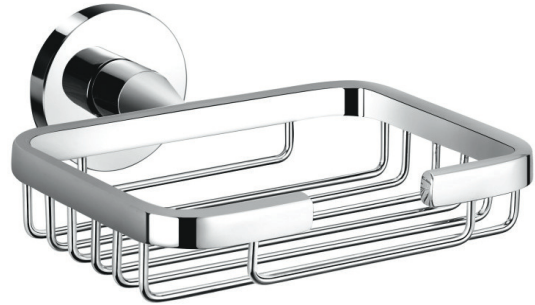

PRODUCT DATA SHEET

Delta Soap Basket

Product Code: DELTA-001

SCUDO
BEAUTIFUL BATHROOMS

0330 124 7290

sales@scudo.co.uk - www.scudo.co.uk

Scudo is the trading name of Harrison Bathrooms Ltd. Whilst we endeavour to ensure that the product information is accurate we accept no liability for any information given. All images are for illustration purposes only. Product images and specification are subject to change. Measurement are in millimetres and are nominal.

Product Measurements	
Product Weight:	0.271kg
Product Width:	112mm
Product Height:	48mm
Product Depth:	N/A
Product Length:	135mm
Product Transportation	
Barcode:	5060713724933
Country of Origin:	China
Comodity Code:	8302500000
Primary Packed Measurements	
Packaged Weight:	0.360kg
Packaged Length:	125mm
Packaged Width:	80mm
Packaged Height:	145mm
Packaging Weight	
Card:	0.089kg
Paper:	N/A
Wood:	N/A
Plastic:	N/A
General Information	
Construction Material:	Brass
Installation Type:	Wall Mounted
Colour/Finish:	Chrome