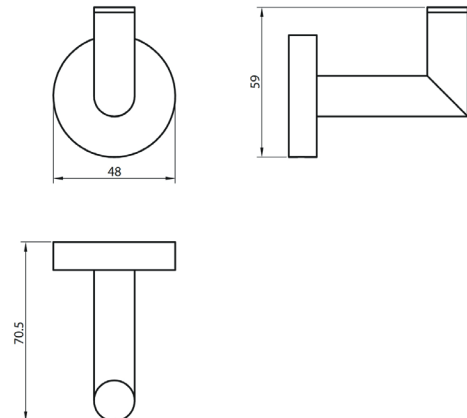

### Product Measurements

Product Weight:	0.103kg
Product Width:	70.5mm
Product Height:	59mm
Product Depth:	N/A
Product Length:	48mm

### Primary Packed Measurements

Packaged Weight:	0.153kg
Packaged Length:	85mm
Packaged Width:	75mm
Packaged Height:	125mm

## Dimensions

(measurements in mm)