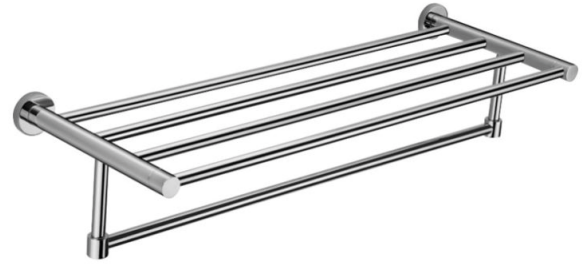

PRODUCT DATA SHEET

Delta Bath Towel Shelf Chrome

600mm

Product Code: DELTA-010

SCUDO
BEAUTIFUL BATHROOMS

0330 124 7290

sales@scudo.co.uk - www.scudo.co.uk

Scudo is the trading name of Harrison Bathrooms Ltd. Whilst we endeavour to ensure that the product information is accurate we accept no liability for any information given. All images are for illustration purposes only. Product images and specification are subject to change. Measurement are in millimetres and are nominal.

Product Measurements	
Product Weight:	0.981kg
Product Width:	600mm
Product Height:	137mm
Product Depth:	N/A
Product Length:	233mm
Product Transportation	
Barcode:	5060713725022
Country of Origin:	China
Comodity Code:	8302500000
Primary Packed Measurements	
Packaged Weight:	1.500kg
Packaged Length:	260mm
Packaged Width:	640mm
Packaged Height:	150mm
Packaging Weight	
Card:	0.519kg
Paper:	N/A
Wood:	N/A
Plastic:	0.02kg
General Information	
Construction Material:	Brass
Installation Type:	Wall Mounted
Colour/Finish:	Chrome