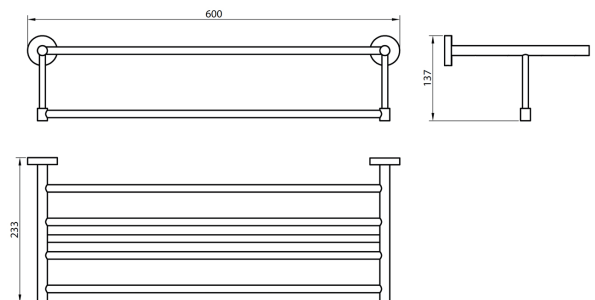

PRODUCT DATA SHEET

Delta Bath Towel Shelf Chrome

600mm

Product Code: DELTA-010

SCUDO
BEAUTIFUL BATHROOMS

0330 124 7290

sales@scudo.co.uk - www.scudo.co.uk

Scudo is the trading name of Harrison Bathrooms Ltd. Whilst we endeavour to ensure that the product information is accurate we accept no liability for any information given. All images are for illustration purposes only. Product images and specification are subject to change. Measurement are in millimetres and are nominal.

Product Measurements	
Product Weight:	0.981kg
Product Width:	600mm
Product Height:	137mm
Product Depth:	N/A
Product Length:	233mm
Product Transportation	
Barcode:	5060713725022
Country of Origin:	China
Comodity Code:	8302500000
Primary Packed Measurements	
Packaged Weight:	1.500kg
Packaged Length:	260mm
Packaged Width:	640mm
Packaged Height:	150mm
Packaging Weight	
Card:	0.519kg
Paper:	N/A
Wood:	N/A
Plastic:	0.02kg
General Information	
Construction Material:	Brass
Installation Type:	Wall Mounted
Colour/Finish:	Chrome

Dimensions
(measurements in mm)

LIFETIME GUARANTEE

We are confident in our products and we want our customer to be, we proudly give a lifetime guarantee on our taps and showers, further details can be found on our website