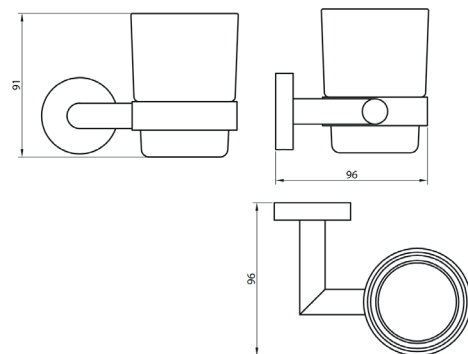

PRODUCT DATA SHEET

Delta Tumbler Holder Chrome

Product Code: DELTA-012

SCUDO
BEAUTIFUL BATHROOMS

0330 124 7290

sales@scudo.co.uk - www.scudo.co.uk

Scudo is the trading name of Harrison Bathrooms Ltd. Whilst we endeavour to ensure that the product information is accurate we accept no liability for any information given. All images are for illustration purposes only. Product images and specification are subject to change. Measurement are in millimetres and are nominal.

Product Measurements	
Product Weight:	0.333kg
Product Width:	96mm
Product Height:	91mm
Product Depth:	N/A
Product Length:	96mm
Product Transportation	
Barcode:	5060713725046
Country of Origin:	China
Comodity Code:	8302500000
Primary Packed Measurements	
Packaged Weight:	0.420kg
Packaged Length:	125mm
Packaged Width:	80mm
Packaged Height:	145mm
Packaging Weight	
Card:	0.087kg
Paper:	N/A
Wood:	N/A
Plastic:	0.09kg
General Information	
Construction Material:	Brass/Glass
Installation Type:	Wall Mounted
Colour/Finish:	Chrome

Dimensions
(measurements in mm)

LIFETIME GUARANTEE

We are confident in our products and we want our customer to be, we proudly give a lifetime guarantee on our taps and showers, further details can be found on our website