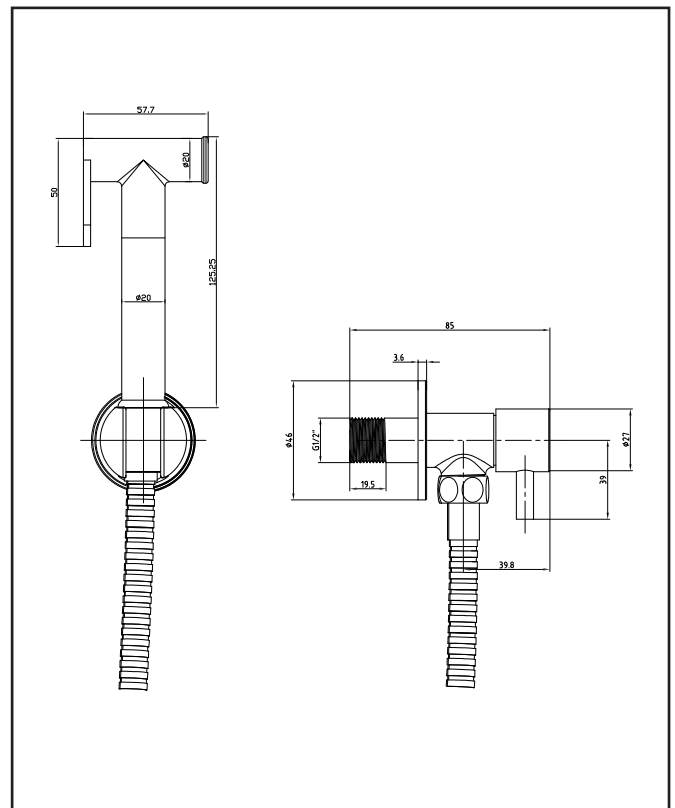

PRODUCT DATA SHEET

Douche Handset, Flexi, Holder and Outlet Elbow Brushed Bronze

Product Code: DOUCHE006

SCUDO
BEAUTIFUL BATHROOMS

0330 124 7290

sales@scudo.co.uk - www.scudo.co.uk

Scudo is the trading name of Harrison Bathrooms Ltd. Whilst we endeavour to ensure that the product information is accurate we accept no liability for any information given. All images are for illustration purposes only. Product images and specification are subject to change. Measurement are in millimetres and are nominal.

Product Name	DOUCHE006
Product Description	Douche Handset, Flexi, Holder Brushed Bronze
Product Transportation	
Barcode	5060964935256
Country of origin	CH
Commodity code	6910100000
Product Measurements	
Product Weight (KG)	0.494
Product Width (mm)	See Line Drawing
Product Height (mm)	See Line Drawing
Product Depth (mm)	See Line Drawing
Product Length (mm)	0
Primary Packed Measurements	
Packaged Weight	0.564
Packed Length	564
Packed Width	160
Packed Height	140
Packaging Weights	
Card (kg)	0.065
Paper (kg)	0.006
Wood (kg)	0.003
Plastic (kg)	0.003
Compliance DOP	

General Information	
Construction Material	Brass , Stainless Steel
Installation type	Wall Mounted
Colour / Finish	Brushed Bronze
Tap / Shower Attributes	
WRAS Approved	No
TMV Approved	No
Minimum Operating Pressure (bar)	0.5
Maximum Operating Pressure (bar)	5
Flexible Tails Included	No
Number of tap holes required	1
Handle Type	Gun
Swivel Spout	N/a
Inlet Connection	1/2 BSP
Outlet Connection	1/2 BSP
Tap Hole Diameter (mm)	N/a
Tap Type description	Douche
Includes Waste	No
Valve / Cartridge Type	1/4 Turn ceramic disk
Cartridge Spare code	N/a
Flow Rates	
0.2bar (l/min)	.
0.5bar (l/min)	.
1.5bar (l/min)	11.3
2bar (l/min)	.
3bar (l/min)	16.1