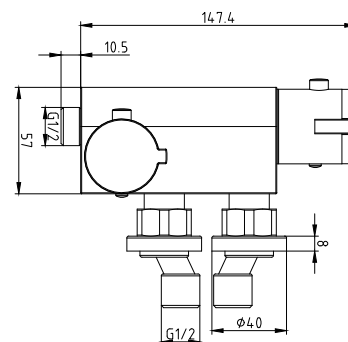

General Information	
Construction Material	Brass , Stainless Steel
Installation type	Wall Mounted
Colour / Finish	Brushed Brass
Tap / Shower Attributes	
WRAS Approved	No
TMV Approved	No
Minimum Operating Pressure (bar)	0.5
Maximum Operating Pressure (bar)	5
Flexible Tails Included	No
Number of handles	2
Handle Type	Knob
Swivel Spout	N/a
Inlet Connection	3/4 BSP
Outlet Connection	1/2 BSP
Tap Hole Diameter (mm)	N/a
Tap Type description	Thermostatic Mixer
Includes Waste	No
Valve / Cartridge Type	Thermostatic
Cartridge Spare code	N/a
Flow Rates	
0.2bar (l/min)	5.5
0.5bar (l/min)	9
1bar (l/min)	12.7
2bar (l/min)	18
3bar (l/min)	22.8

SCUDO
BEAUTIFUL BATHROOMS

0330 124 7290

sales@scudo.co.uk - www.scudo.co.uk

Scudo is the trading name of Harrison Bathrooms Ltd. Whilst we endeavour to ensure that the product information is accurate we accept no liability for any information given. All images are for illustration purposes only. Product images and specification are subject to change. Measurement are in millimetres and are nominal.

Dimensions (Measurements in mm)

LIFETIME GUARANTEE

We are confident in our products and we want our customer to be, we proudly give a lifetime guarantee on our taps and showers, further details can be found on our website