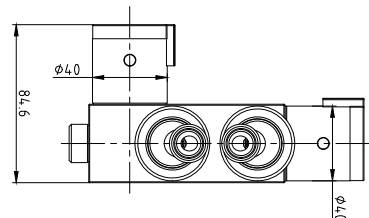

PRODUCT DATA SHEET

Thermostatic Vertical Valve for Douche Brushed Brass

Product Code: DOUCHE008

Product Name	DOUCHE008
Product Description	Thermostatic Vertical Valve for Douche Brushed Brass
Product Transportation	
Barcode	5060964935287
Country of origin	CH
Commodity code	8481804090
Product Measurements	
Product Weight (KG)	1.310
Product Width (mm)	See Line Drawing
Product Height (mm)	See Line Drawing
Product Depth (mm)	See Line Drawing
Product Length (mm)	0
Primary Packed Measurements	
Packaged Weight	1.36
Packed Length	370
Packed Width	195
Packed Height	420
Packaging Weights	
Card (kg)	0.065
Paper (kg)	0.006
Wood (kg)	0.003
Plastic (kg)	0.003
Compliance DOP	

General Information	
Construction Material	Brass , Stainless Steel
Installation type	Wall Mounted
Colour / Finish	Brushed Brass
Tap / Shower Attributes	
WRAS Approved	No
TMV Approved	No
Minimum Operating Pressure (bar)	0.5
Maximum Operating Pressure (bar)	5
Flexible Tails Included	No
Number of handles	2
Handle Type	Knob
Swivel Spout	N/a
Inlet Connection	3/4 BSP
Outlet Connection	1/2 BSP
Tap Hole Diameter (mm)	N/a
Tap Type description	Thermostatic Mixer
Includes Waste	No
Valve / Cartridge Type	Thermostatic
Cartridge Spare code	N/a
Flow Rates	
0.2bar (l/min)	5.5
0.5bar (l/min)	9
1bar (l/min)	12.7
2bar (l/min)	18
3bar (l/min)	22.8

SCUDO
BEAUTIFUL BATHROOMS

0330 124 7290

sales@scudo.co.uk - www.scudo.co.uk

Scudo is the trading name of Harrison Bathrooms Ltd. Whilst we endeavour to ensure that the product information is accurate we accept no liability for any information given. All images are for illustration purposes only. Product images and specification are subject to change. Measurement are in millimetres and are nominal.

Dimensions (Measurements in mm)

LIFETIME GUARANTEE

We are confident in our products and we want our customer to be, we proudly give a lifetime guarantee on our taps and showers, further details can be found on our website