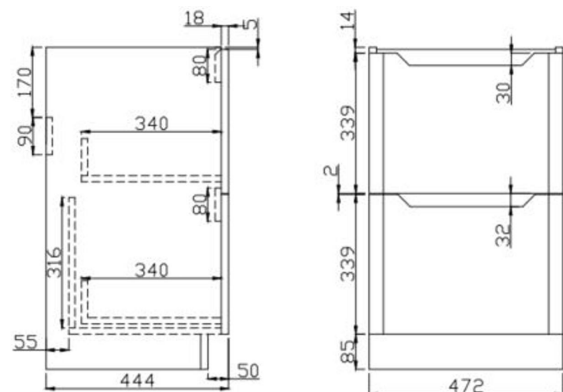

Product Name	ELLA-500FLOORUNIT-BLUE
Product Description	Ella 500 Floor Unit Blue
Product Transportation	
Barcode	5060766124735
Contry of origin	China
Comodity code	9403609000
Product Measurements	
Product Weight (KG)	28
Product Width (mm)	472
Product Height (mm)	780
Product Depth (mm)	444
Product Length (mm)	0
Primary Packed Measurements	
Packaged Weight	29.35
Packed Length	500
Packed Width	510
Packed Height	0
Packaging Weights	
Card (kg)	1.35
Paper (kg)	3
Wood (kg)	n/a
Plastic (kg)	0.1
Compliance DOP	N/a

General Information	
Construction Material	Melamine
Installation type	Floor Mounted
Colour / Finish	Blue
Furniture Attributes	
Supplied Fully Assembled	Yes
Number Of Drawers	2
Number Of Doors	0
Soft Close Doors / Drawers	Yes
Moisture resistant	Yes
Internal Shelves	0
Door Opening Width (mm)	N/a
Draw Opening Distance (mm)	0
Recommended Concealed Cistern	0
False Draws	No
Number of False Draws	No
Can the door be swapped over to open the oppersite way	N/a
Which side is the door hinge located	N/a
Compatible Furniture Part Code	Ella
Compatible Basin Part Code	DEEP500
Handles	
Handle Style	Recessed cut out
Handle Finish	N/a
Handle Material	N/a
Number of Handles	2

Dimensions

(measurements in mm)

LIFETIME GUARANTEE

We are confident in our products and we want our customer to be, we proudly give a lifetime guarantee on our taps and showers, further details can be found on our website