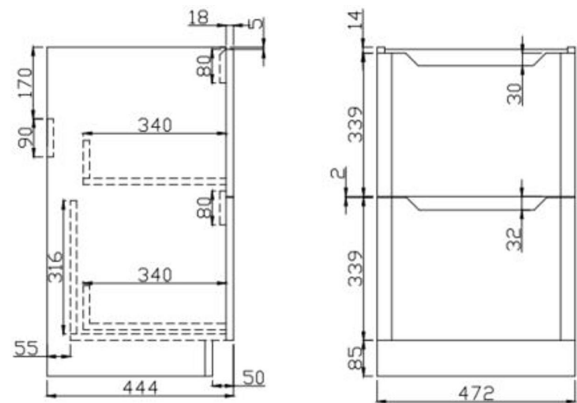

PRODUCT DATA SHEET

Ella 500 Floor Unit

Product Code: ELLA-500FLOORUNIT-GREEN

SCUDO
BEAUTIFUL BATHROOMS

0330 124 7290

sales@scudo.co.uk - www.scudo.co.uk

Scudo is the trading name of Harrison Bathrooms Ltd. Whilst we endeavour to ensure that the product information is accurate we accept no liability for any information given. All images are for illustration purposes only. Product images and specification are subject to change. Measurement are in millimetres and are nominal.

Product Name	ELLA-500FLOORUNIT-GREEN
Product Description	Ella 500 Floor Unit Green
Product Transportation	
Barcode	5060766124742
Country of origin	China
Commodity code	9403609000
Product Measurements	
Product Weight (KG)	28
Product Width (mm)	472
Product Height (mm)	780
Product Depth (mm)	444
Product Length (mm)	0
Primary Packed Measurements	
Packaged Weight	29.35
Packed Length	500
Packed Width	510
Packed Height	0
Packaging Weights	
Card (kg)	1.35
Paper (kg)	3
Wood (kg)	n/a
Plastic (kg)	0.1
Compliance DOP	N/a

General Information	
Construction Material	Melamine
Installation type	Floor Mounted
Colour / Finish	Green
Furniture Attributes	
Supplied Fully Assembled	Yes
Number Of Drawers	2
Number Of Doors	0
Soft Close Doors / Drawers	Yes
Moisture resistant	Yes
Internal Shelves	0
Door Opening Width (mm)	N/a
Draw Opening Distance (mm)	0
Recommended Concealed Cistern	0
False Draws	No
Number of False Draws	No
Can the door be swapped over to open the opposite way	N/a
Which side is the door hinge located	N/a
Compatible Furniture Part Code	Ella
Compatible Basin Part Code	DEEP500
Handles	
Handle Style	Recessed cut out
Handle Finish	N/a
Handle Material	N/a
Number of Handles	2