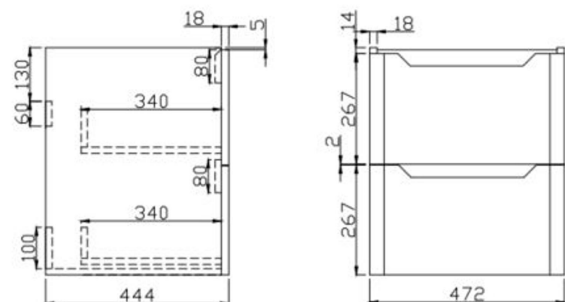

## Ella 500 Wall Unit

Product Code: ELLA-500WALLUNIT-BLUE

**SCUDO**  
BEAUTIFUL BATHROOMS

0330 124 7290

sales@scudo.co.uk - www.scudo.co.uk

Scudo is the trading name of Harrison Bathrooms Ltd. Whilst we endeavour to ensure that the product information is accurate we accept no liability for any information given. All images are for illustration purposes only. Product images and specification are subject to change. Measurement are in millimetres and are nominal.

Product Name	ELLA-500WALLUNIT-BLUE
Product Description	Ella 500 Wall Unit Blue
<b>Product Transportation</b>	
Barcode	5060766124773
Country of origin	China
Commodity code	9403609000
<b>Product Measurements</b>	
Product Weight (KG)	23.5
Product Width (mm)	472
Product Height (mm)	444
Product Depth (mm)	550
Product Length (mm)	0
<b>Primary Packed Measurements</b>	
Packaged Weight	24.35
Packed Length	480
Packed Width	510
Packed Height	0
<b>Packaging Weights</b>	
Card (kg)	0.75
Paper (kg)	3
Wood (kg)	n/a
Plastic (kg)	0.1
Compliance DOP	N/a

<b>General Information</b>	
Construction Material	Melamine
Installation type	Wall Mounted
Colour / Finish	Blue
<b>Furniture Attributes</b>	
Supplied Fully Assembled	Yes
Number Of Drawers	2
Number Of Doors	0
Soft Close Doors / Drawers	Yes
Moisture resistant	Yes
Internal Shelves	0
Door Opening Width (mm)	N/a
Draw Opening Distance (mm)	0
Recommended Concealed Cistern	0
False Draws	No
Number of False Draws	No
Can the door be swapped over to open the opposite way	N/a
Which side is the door hinge located	N/a
Compatible Furniture Part Code	Ella
Compatible Basin Part Code	DEEP500
<b>Handles</b>	
Handle Style	Recessed cut out
Handle Finish	N/a
Handle Material	N/a
Number of Handles	2

## Dimensions

(measurements in mm)