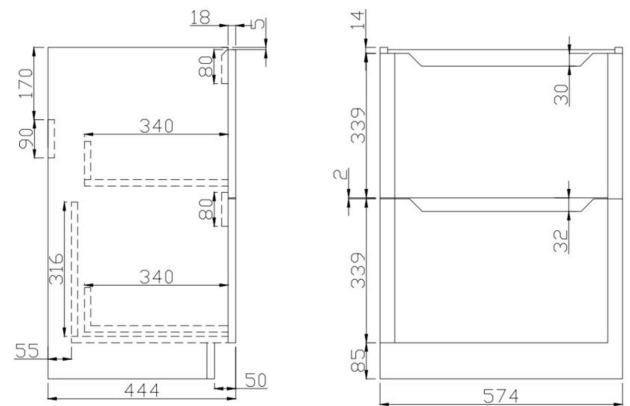

PRODUCT DATA SHEET

Ella 600 Floor Unit

Product Code: ELLA-600FLOORUNIT-ANTHRACITE

SCUDO
BEAUTIFUL BATHROOMS

0330 124 7290

sales@scudo.co.uk - www.scudo.co.uk

Scudo is the trading name of Harrison Bathrooms Ltd. Whilst we endeavour to ensure that the product information is accurate we accept no liability for any information given. All images are for illustration purposes only. Product images and specification are subject to change. Measurement are in millimetres and are nominal.

Product Name	ELLA-600FLOORUNIT-ANTHRACITE
Product Description	Ella 600 Floor Unit Anthracite
Product Transportation	
Barcode	5060766124803
Country of origin	China
Commodity code	9403609000
Product Measurements	
Product Weight (KG)	29
Product Width (mm)	574
Product Height (mm)	780
Product Depth (mm)	444
Product Length (mm)	0
Primary Packed Measurements	
Packaged Weight	31
Packed Length	610
Packed Width	480
Packed Height	0
Packaging Weights	
Card (kg)	1.9
Paper (kg)	0
Wood (kg)	0
Plastic (kg)	0.1
Compliance DOP	N/a

General Information	
Construction Material	Melamine
Installation type	Floor Mounted
Colour / Finish	Anthracite
Furniture Attributes	
Supplied Fully Assembled	Yes
Number Of Drawers	2
Number Of Doors	0
Soft Close Doors / Drawers	Yes
Moisture resistant	Yes
Internal Shelves	0
Door Opening Width (mm)	N/a
Draw Opening Distance (mm)	0
Recommended Concealed Cistern	0
False Draws	No
Number of False Draws	No
Can the door be swapped over to open the opposite way	N/a
Which side is the door hinge located	N/a
Compatible Furniture Part Code	Ella
Compatible Basin Part Code	DEEP600
Handles	
Handle Style	Recessed cut out
Handle Finish	N/a
Handle Material	N/a
Number of Handles	2