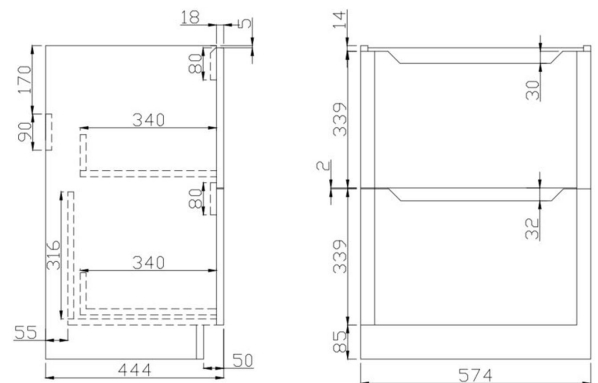

## Ella 600 Floor Unit

Product Code: ELLA-600FLOORUNIT-BLUE

**SCUDO**  
BEAUTIFUL BATHROOMS

0330 124 7290

sales@scudo.co.uk - www.scudo.co.uk

Scudo is the trading name of Harrison Bathrooms Ltd. Whilst we endeavour to ensure that the product information is accurate we accept no liability for any information given. All images are for illustration purposes only. Product images and specification are subject to change. Measurement are in millimetres and are nominal.

Product Name	ELLA-600FLOORUNIT-BLUE
Product Description	Ella 600 Floor Unit Blue
<b>Product Transportation</b>	
Barcode	5060766124810
Country of origin	China
Commodity code	9403609000
<b>Product Measurements</b>	
Product Weight (KG)	29
Product Width (mm)	574
Product Height (mm)	780
Product Depth (mm)	444
Product Length (mm)	0
<b>Primary Packed Measurements</b>	
Packaged Weight	31
Packed Length	610
Packed Width	480
Packed Height	0
<b>Packaging Weights</b>	
Card (kg)	1.9
Paper (kg)	0
Wood (kg)	0
Plastic (kg)	0.1
Compliance DOP	N/a

## Dimensions

(measurements in mm)