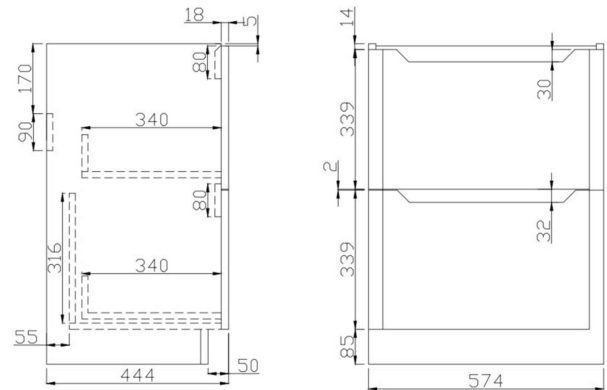

PRODUCT DATA SHEET

Ella 600 Floor Unit

Product Code: ELLA-600FLOORUNIT-GREEN

SCUDO
BEAUTIFUL BATHROOMS

0330 124 7290

sales@scudo.co.uk - www.scudo.co.uk

Scudo is the trading name of Harrison Bathrooms Ltd. Whilst we endeavour to ensure that the product information is accurate we accept no liability for any information given. All images are for illustration purposes only. Product images and specification are subject to change. Measurement are in millimetres and are nominal.

Product Name	ELLA-600FLOORUNIT-GREEN
Product Description	Ella 600 Floor Unit Green
Product Transportation	
Barcode	5060766124827
Country of origin	China
Commodity code	9403609000
Product Measurements	
Product Weight (KG)	29
Product Width (mm)	574
Product Height (mm)	780
Product Depth (mm)	444
Product Length (mm)	0
Primary Packed Measurements	
Packaged Weight	31
Packed Length	610
Packed Width	480
Packed Height	0
Packaging Weights	
Card (kg)	1.9
Paper (kg)	0
Wood (kg)	0
Plastic (kg)	0.1
Compliance DOP	N/a

General Information	
Construction Material	Melamine
Installation type	Floor Mounted
Colour / Finish	Green
Furniture Attributes	
Supplied Fully Assembled	Yes
Number Of Drawers	2
Number Of Doors	0
Soft Close Doors / Drawers	Yes
Moisture resistant	Yes
Internal Shelves	0
Door Opening Width (mm)	N/a
Draw Opening Distance (mm)	0
Recommended Concealed Cistern	0
False Draws	No
Number of False Draws	No
Can the door be swapped over to open the opposite way	N/a
Which side is the door hinge located	N/a
Compatible Furniture Part Code	Ella
Compatible Basin Part Code	DEEP600
Handles	
Handle Style	Recessed cut out
Handle Finish	N/a
Handle Material	N/a
Number of Handles	2