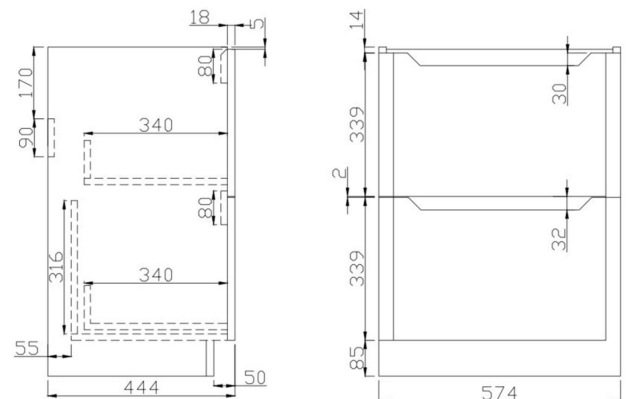

PRODUCT DATA SHEET

Ella 600 Floor Unit

Product Code: ELLA-600FLOORUNIT-WHITE

SCUDO
BEAUTIFUL BATHROOMS

0330 124 7290

sales@scudo.co.uk - www.scudo.co.uk

Scudo is the trading name of Harrison Bathrooms Ltd. Whilst we endeavour to ensure that the product information is accurate we accept no liability for any information given. All images are for illustration purposes only. Product images and specification are subject to change. Measurement are in millimetres and are nominal.

Product Name	ELLA-600FLOORUNIT-WHITE
Product Description	Ella 600 Floor Unit White
Product Transportation	
Barcode	5060766124834
Country of origin	China
Commodity code	9403609000
Product Measurements	
Product Weight (KG)	29
Product Width (mm)	574
Product Height (mm)	780
Product Depth (mm)	444
Product Length (mm)	0
Primary Packed Measurements	
Packaged Weight	31
Packed Length	610
Packed Width	480
Packed Height	0
Packaging Weights	
Card (kg)	1.9
Paper (kg)	0
Wood (kg)	0
Plastic (kg)	0.1
Compliance DOP	N/a

General Information	
Construction Material	Melamine
Installation type	Floor Mounted
Colour / Finish	White
Furniture Attributes	
Supplied Fully Assembled	Yes
Number Of Drawers	2
Number Of Doors	0
Soft Close Doors / Drawers	Yes
Moisture resistant	Yes
Internal Shelves	0
Door Opening Width (mm)	N/a
Draw Opening Distance (mm)	0
Recommended Concealed Cistern	0
False Draws	No
Number of False Draws	No
Can the door be swapped over to open the opposite way	N/a
Which side is the door hinge located	N/a
Compatible Furniture Part Code	Ella
Compatible Basin Part Code	DEEP600
Handles	
Handle Style	Recessed cut out
Handle Finish	N/a
Handle Material	N/a
Number of Handles	2